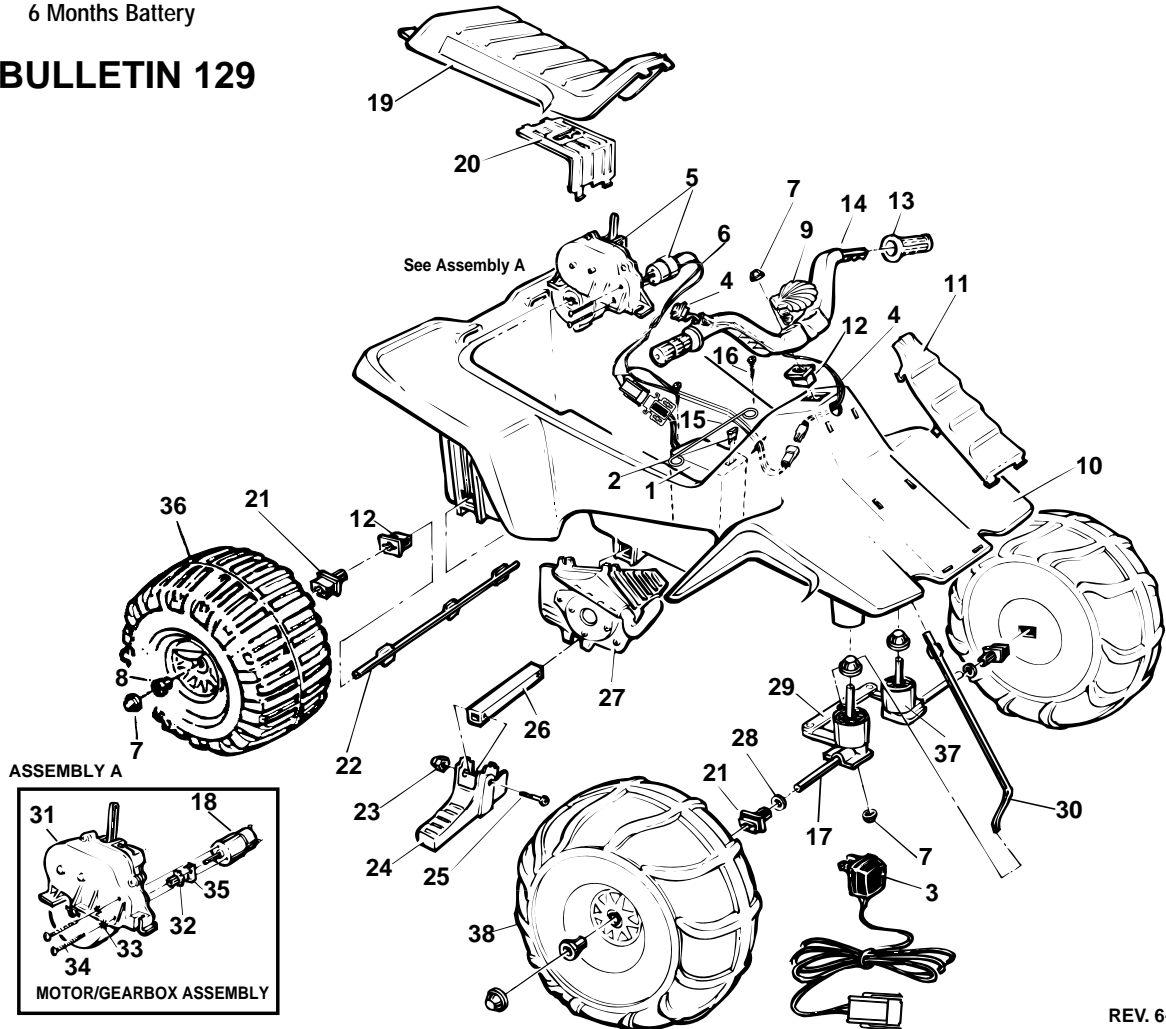

Age Range: 1-3 Yrs.
 Weight Limit: 40 Lbs.
 Surfaces: Hard, Grass & Carpet
 Speed: 1 MPH Forward
 Colors: White Body
 Pink Wheels & Handgrips
 Aqua Seat and Handlebars

Intro: 1993
 Suggested Retail: \$76.99
 Warranty: 90 Days Vehicle
 6 Months Battery

73670-9993 / 83670 MERMAID BARBIE®

Toddler Series
 Type H 6 Volt

SERVICE BULLETIN 129

REV. 6-29-01 Pav

Item No.	Description	Part No.	Qty.	Item No.	Description	Part No.	Qty.	Item No.	Description	Part No.	Qty.
1	Battery 6 Volt (Type H)	0801-0339	1	16	#8 x 7/8" Trusshead Screw	0801-0228	2	33	Star Washer	0801-0330	2
2	25 Amp Fuse	0801-0151	1	17	*Front Axle	74504-4509	2	34	Motor Bolt	0801-0269	2
3	Charger	0801-0243	1	18	Motor 12 Volt	73560-0640	1	35	D Lock Washer	0801-0329	1
4	Switch Assembly	78560-2799	1	19	Seat	80067-0016	1	36	Rear Wheel (subbing purple)	76980-2469	2
5	#5 Motor Gearbox Assy (Incl. #32,33,34 and 35)	74504-9519	1	20	Motor Cover	73560-9489	1	37	Front Post Bushing	80009-0042	2
6	Main Wiring Harness	74504-9059	1	21	*Bushing w/Long Extension	78560-2659	4	38	Front Wheel	73670-2469	1
7	.354 Cap nut (White)	0801-0251	8	22	Rear Axle	74504-4539	1	PARTS NOT SHOWN			
8	Wheel Bushing	78560-2679	4	23	Acorn Nut	0801-0218	2	Tassels	73680-2129	2	
9	Microphone	80038-0012	1	24	Footpeg	80023-0040	2	Decal Sheet	80017-0201	1	
10	Body (N/A)	77440-2109	1	25	1-1/4" Shoulder Bolt	0801-0304	2	Literature Bag	80034-0466	1	
11	Grill	80065-0021	1	26	Footpeg Support	74504-2129	1				
12	*Bushing w/o Extension	74504-2549	3	27	False Motor Set	73670-2119	1				
13	Handgrips	73670-2129	2	28	5/16" Washer	0801-0253	2				
14	Handlebar Switch			29	Steering Linkage	74504-4219	1				
15	Battery Retainer	74504-4429	1	30	*Steering Column	80054-0046	1				
				31	#5 Gearbox	72629-9259	1				
				32	Motor Drive Gear	74504-2259	1				