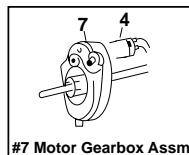

Metal wire and plastic box style battery retainers shown together for clarity, only order one or the other. See service Bulletin 167