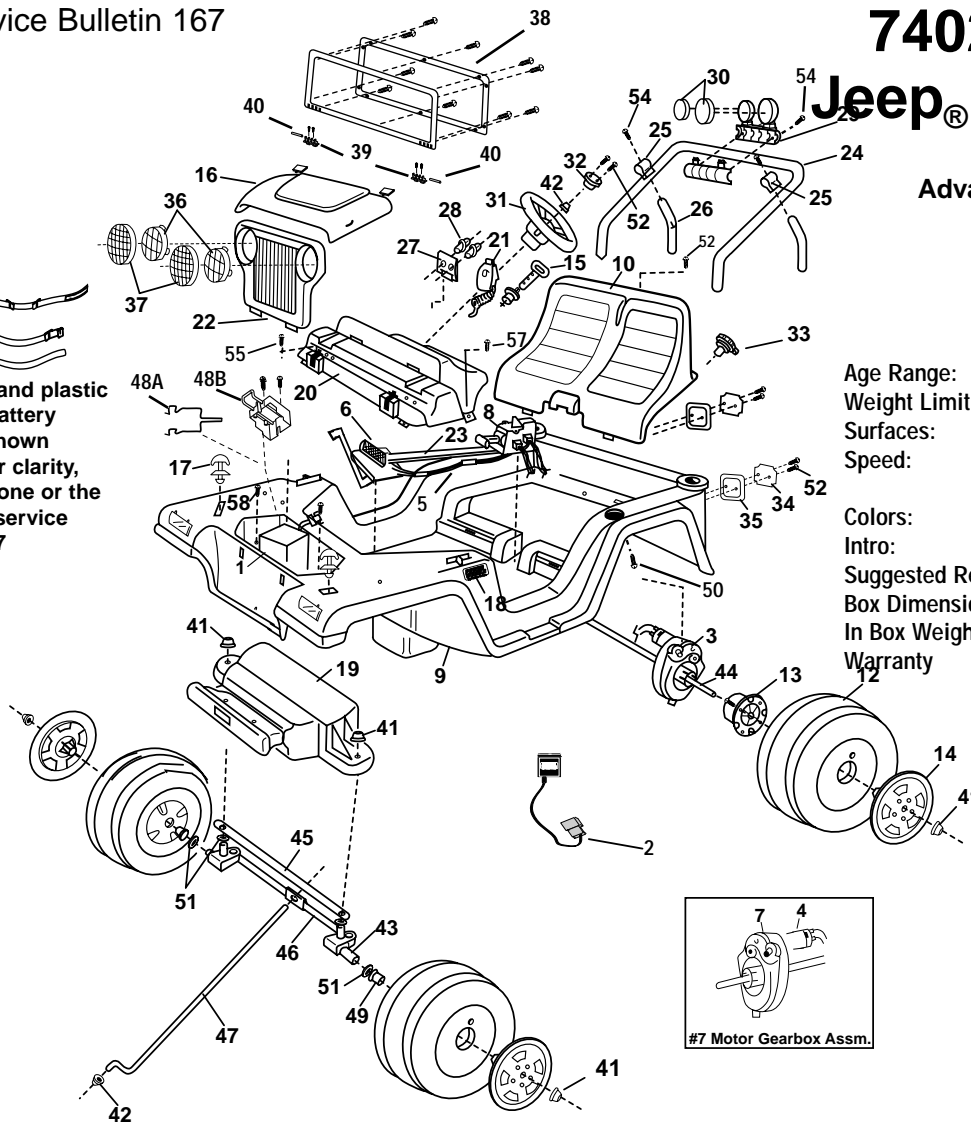

See Service Bulletin 167

74020-9993 Jeep® Wrangler

Advanced Series
12-VOLT

Age Range: 3-7 Yrs.
Weight Limit: 130 Lbs.
Surfaces: Hard and Grass
Speed: 2.5 / 5.0 MPH Forward
2.5 MPH Reverse
Colors: Red Body
Intro: 12/3/99
Suggested Retail: $189.99
Box Dimensions: 20" x 50" x 33
In Box Weight: 68 Lbs.
Warranty: One Year Vehicle
6 Months Battery

Metal wire and plastic box style battery retainers shown together for clarity, only order one or the other. See service Bulletin 167

Rev. 04-05-02 Pav

Item No.	Description	Part No.	Qty.	Item No.	Description	Part No.	Qty.	Item No.	Description	Part No.	Qty.
Working / Electrical Parts											
1	Battery	00801-0638	1	23	Channel Cover	74020-2289	1	47	Steering Column	78490-4239	1
2	12V Charger (single battery)	00801-0675	1	24	Sport Bar	74450-9219	1	48A	Battery Retainer (Metal Wire)	78490-4029	1
3	Motor Gearbox Assembly	78490-9619	2	25	Sport Bar Bracket Set	74020-2179	1	48B	Battery Retainer (Plastic box)	74020-9819	1
4	Motor Pinion Assembly	74440-9579	2	26	Sport Bar Support	78490-2229	2	49	Axle Bushing	74550-2689	2
5	Main Harness Assembly	78490-9699	1	27	Knob Bezel	74020-2719	1	50	1/4"x1-1/2" Roll Bar Screws (N/A separately / order hardware bag parts bag)	0801-0467	2
6	Footboard Assembly	74020-9829	1	28	Dash Knob	74460-2199	2	51	7/16" Washer	0801-0196	4
7	#7 Gearbox w/out Motor	74440-9629	2	29	Light Rack	74340-9349	1	52	#8 x 1" Screw	0801-0224	11
8	Shifter Assembly	78490-9239	1	30	Light Cover	74020-2169	2	54	#6 x 1-1/2" Screw	0801-0469	4
Plastic / Other Parts											
9	Body (N/A)	78490-2109	1	31	Steering Wheel	74440-2379	1	55	#10 x 1" Screw (in dash)	0801-0220	2
10	Seat	78490-2319	1	32	Steering Wheel Button	74550-2729	1	58	1/4" x 1-1/2" Self Tapping Screw	0801-0578	2
11	Seatbelt Set	74460-5339	1	33	Gas Cap	74526-2089	1	59	#8 x 1 1/4"	0801-0216	10
12	Wheel	74020-2459	4	34	Taillight Lens Set	73233-2279	1	Parts Not Shown			
13	Wheel Driver	74460-2249	2	35	Taillight Housing Set	74020-2759	1	Large Parts Bag N/A	74020-9249	1	
14	Hubcap	74020-2579	4	36	Headlight Lens	74440-2879	2	Small Parts Bag N/A	74020-9259	1	
15	Key/Housing Assembly	78490-9369	1	37	Headlight Lens Guard	74460-2339	2	Literature Bag N/A	74020-9019	1	
16	Hood N/A	74020-235A	1	38	Windshield Assembly	74020-9619	1	NEW Literature Bag	74020-9029	1	
	Hood (Sub)	74440-2559A	1	39	Windshield Bracket	74020-2779	2	Hardware Bag	74020-9059B	1	
17	Hood Latch	74020-9559	2	Hardware / Metal Parts							
18	PW Emblem	74460-9069	2	40	Windshield Hinge Pin	0801-0257	2	Owner's Manual	74020-0920	1	
19	Front Module	74020-2119	1	41	.437 Cap Nut (Black)	0801-0226	6	Main Label Sheet N/A	74020-0310	1	
20	Dash	74020-268A	1	42	.354 Cap Nut (Black)	0801-0604	2	Main Label Sheet Sub Part	75598-0310	1	
21	Mic w/Cord	73233-9479	1	43	Front Axle	74440-4509	2	Holographic Wrangler Label Sheet	74020-0320A	1	
22	Grille	74020-2849	1	44	Rear Axle (length 29.5")	74440-4519	1	High Speed lock out screw	0801-0254	1	
				45	Cross Bar	74460-4419	1	#10 x 1/2 screw for Battery Retainer			
				46	Steering Linkage Assy.	74440-9419A	1	Supplemental Instruction Sheet	74020-0923	1	

N/A = Not Available Items in **bold & underlined print** are only to be ordered by a service center.