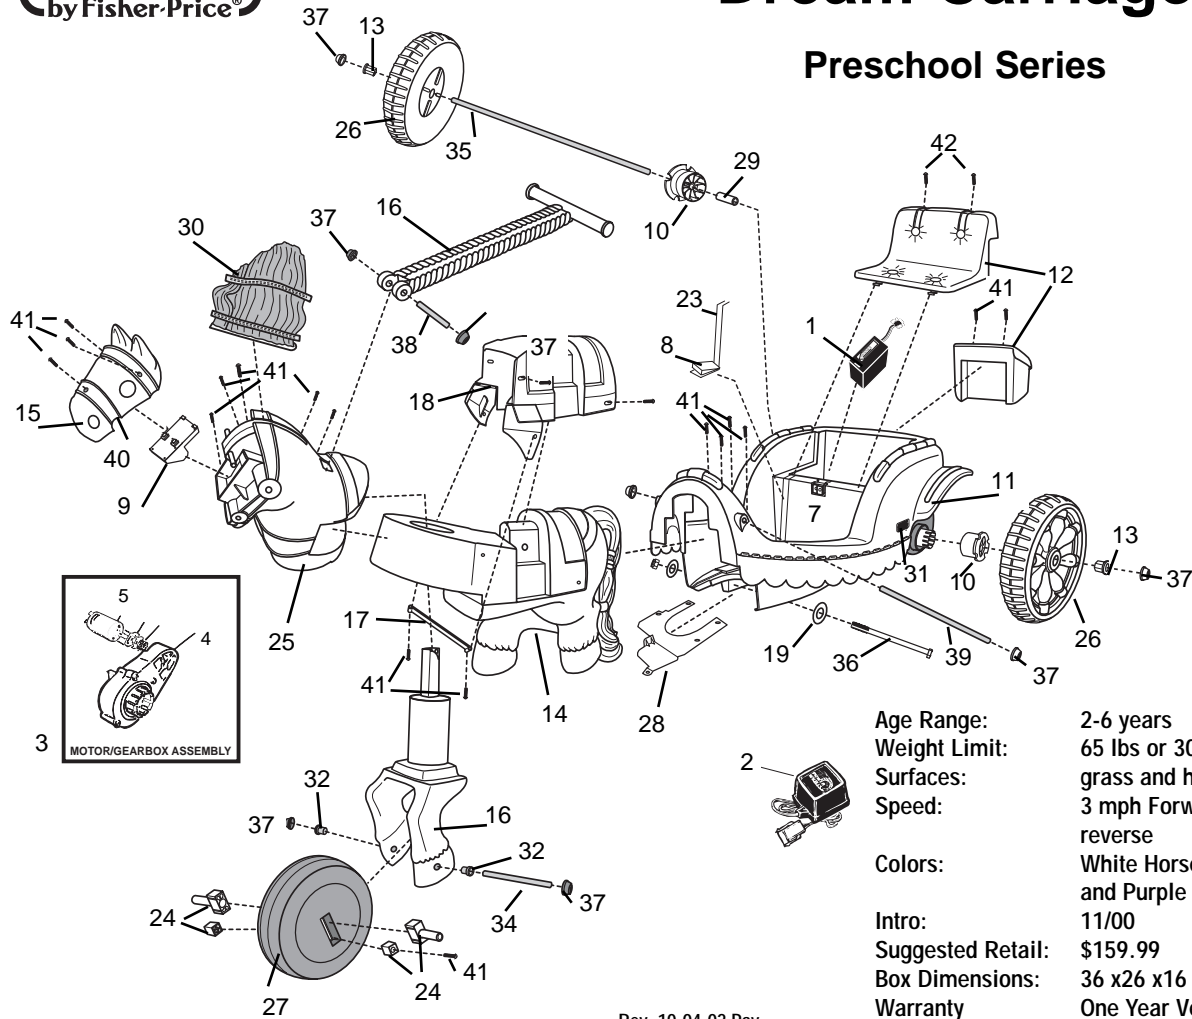

74260-9993 Dream Carriage

Preschool Series

Age Range: 2-6 years
 Weight Limit: 65 lbs or 30 kgs
 Surfaces: grass and hard
 Speed: 3 mph Forward & reverse
 Colors: White Horse, Pink and Purple Carriage
 Intro: 11/00
 Suggested Retail: \$159.99
 Box Dimensions: 36 x26 x16
 Warranty: One Year Vehicle
 6 Months Battery