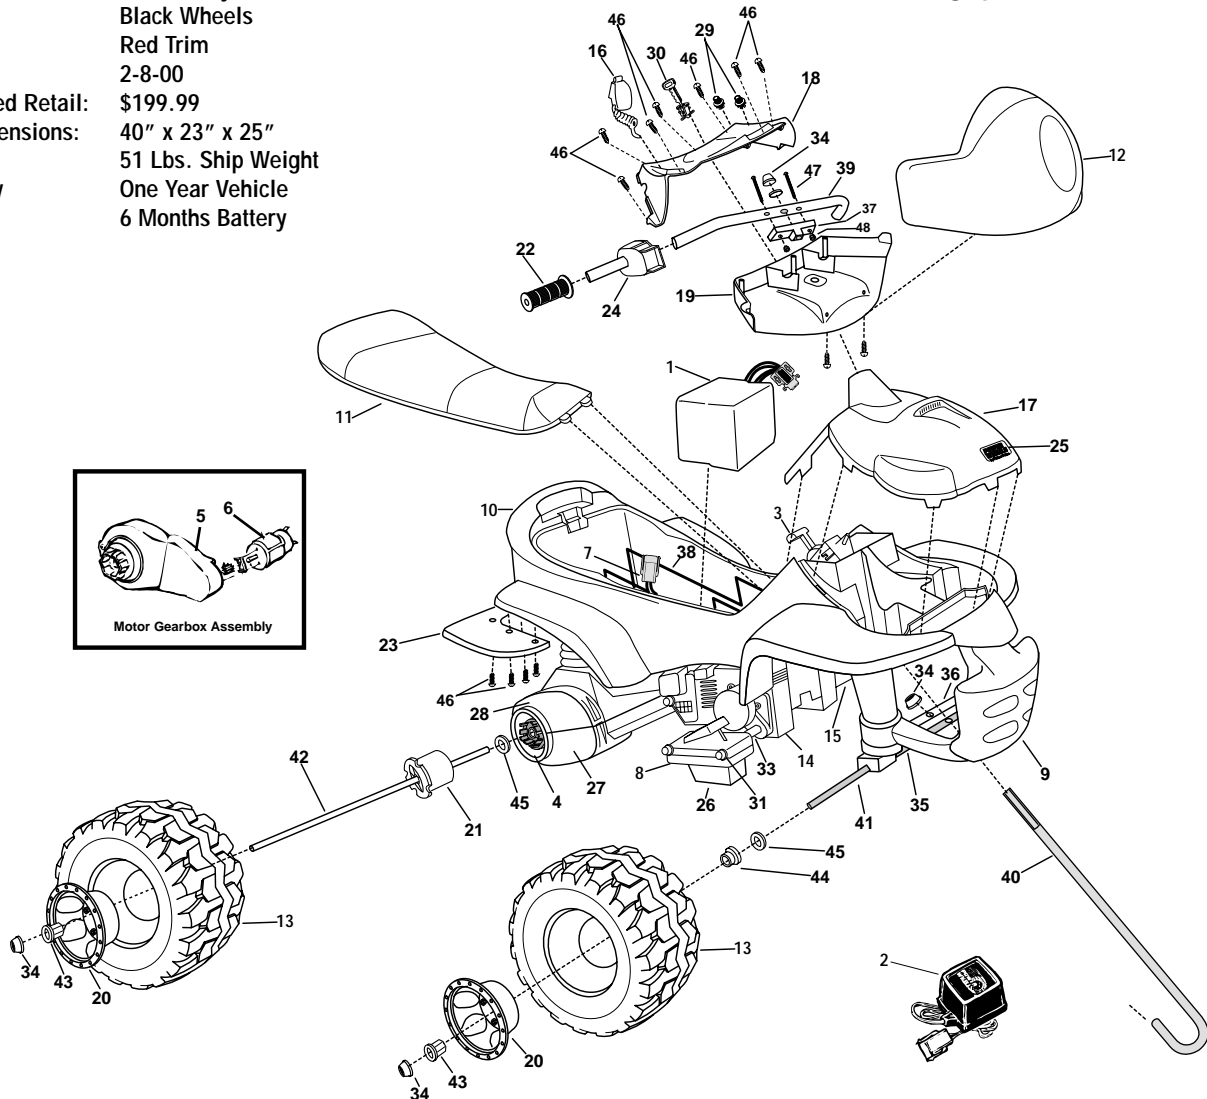

Age Range: 3-7 Yrs.
Weight Limit: 65 Lbs.
Surfaces: Hard, Grass & Hills
Speed: 2.5 & 5.0 MPH Forward
2.5 MPH Reverse
Colors: White Body
Black Wheels
Red Trim
Intro: 2-8-00
Suggested Retail: $199.99
Box Dimensions: 40" x 23" x 25"
51 Lbs. Ship Weight
Warranty: One Year Vehicle
6 Months Battery

74527-9993 Trail Beast

Warehouse Clubs

Advanced Series 12 Volt

Rev. 01-17-01 Pav

Item No.	Description	Part No.	Qty.	Item No.	Description	Part No.	Qty.	Item No.	Description	Part No.	Qty.	
Working / Electrical Parts												
1	12V Battery	00801-0638	1	19	Dash - Lower	74527-2769	1	40	Steering Column	74110-4249	1	
2	12V Charger	0801-0675	1	20	Hubcap	78660-2129	4	41	Front Axle	74527-4509	1	
3	Shifter Assembly	74110-9439	1	21	Driver (10 Rib)	74460-2249	2	42	Rear Axle	74527-4519	1	
4	#7 Motor Gearbox Assembly	74460-9519	2	22	Handgrip Set	74527-9229	1	43	Hex Bushing	73233-2559	4	
5	Gearbox w/out Motor	74460-9529	2	23	Mud Flap Set	74527-9289	1	44	Axle Bushing	74550-2689	2	
6	Motor Pinion Assembly	74110-9579	2	24	Sound Box Assembly	74750-9449	1	45	7/16" Washer	0801-0196	6	
7	Wiring Harness: Motor	74110-9799	1	25	PW Emblem	74460-9069	1	46	#8 x 3/4" Phillips Screw	0801-0223	19	
	Wiring Harness: Shifter	74110-9689	1	26	Footboard / Lower	74110-2179	1	47	#10 x 1-1/2" Phillips Screw	76222-4459	2	
	Wiring Harness w/Shifter	74110-9679	1	27	Motor Housing Bottom	74527-2159	1	48	#10 Nylock Lock Nut	0801-0318	2	
8	Footboard Assembly	74527-9169	1	28	Motor Housing Top	74527-2169	1	Parts Not Shown				
				29	Radio Knob	74527-2149	2	Large Parts Bag	74527-9249	1		
				30	Key Housing Assm.	78490-9369	1	Small Parts Bag	74527-9259	1		
Plastic / Other Parts												
9	Brushguard	74527-2079	1	Hardware / Metal Parts								
10	Body (N/A)	74558-2209	1	31	.354 Cap Nut (black)	0801-0604	4	Hardware Bag	74527-9279	1		
11	Seat	74110-2309	1	32	Motor Bolts	0801-0269	2	Literature Bag	74527-9019	1		
12	Fairing / Front	74750-274A	1	33	Footboard Support	76262-4439	2	Owner's Manual	74527-0920	1		
13	Wheel	74527-2469	4	34	.437 Cap Nut - (black)	0801-0226	6	Decal Sheet	74527-0310	1		
14	False Motor Cover / Right	74110-2059	1	35	Steering Linkage Assm.	74527-9239	1	Clip Adhesive	0801-0313	1		
15	False Motor Cover / Left	74110-2069	1	36	Crossbar	74110-4639	1	Footrest	74110-2189	1		
16	Microphone	74527-9479	1	37	Powdered Metal Neck	76816-4289	1	Footswitch	00801-0933	1		
17	Cowling Assembly	74527-9099	1	38	Battery Retainer	74110-4429	1	Cap Nut Assembly Tool	78640-2629	1		
18	Dash - Upper	74527-275A	1	39	Handlebar	74750-4229	1					

N/A = Not Available

Items in **bold & underlined** print are only to be ordered by a service center.