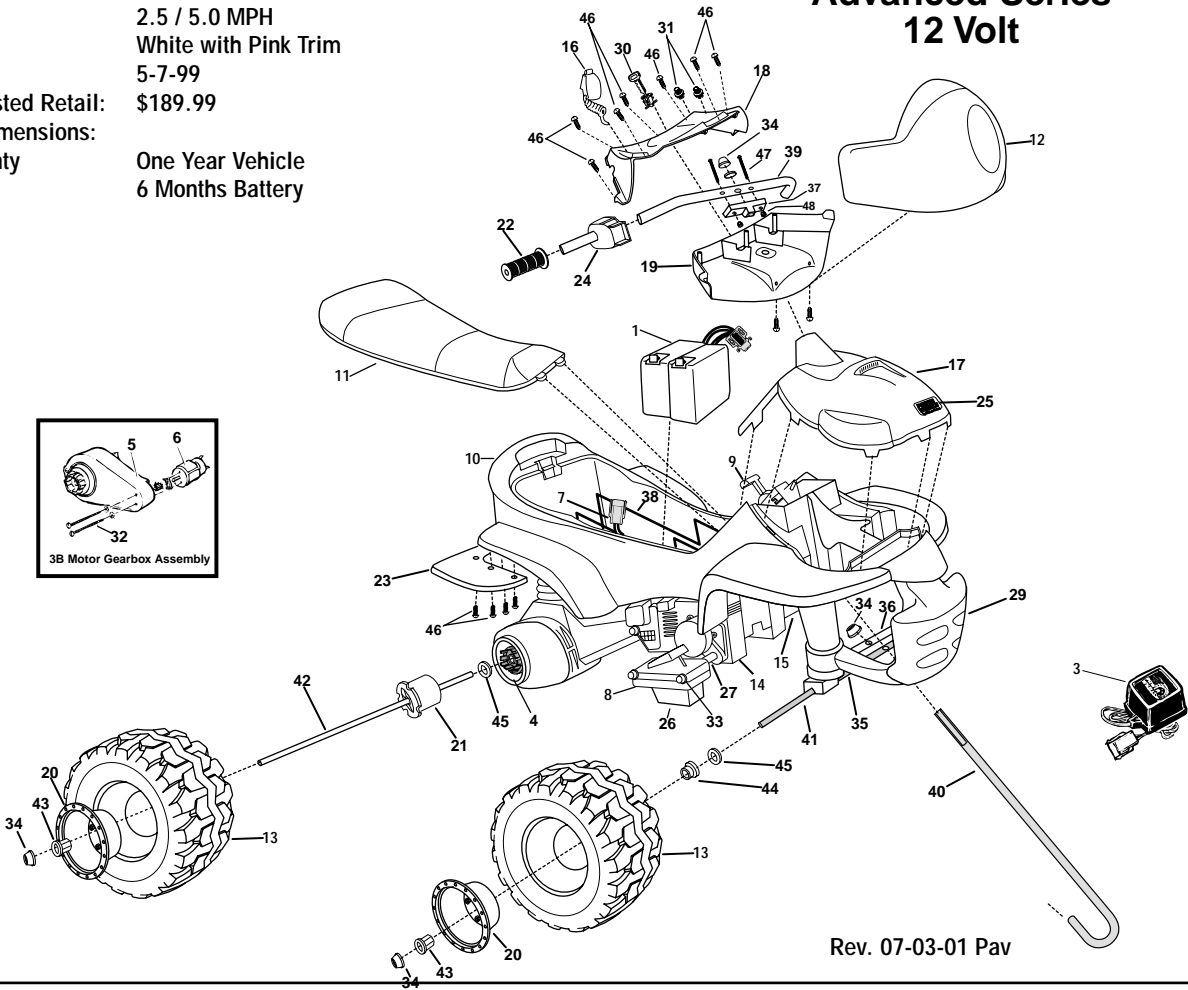

74558-9993 Barbie Sport Restage

Age Range: 3-7 Years
Weight Limit: 65 Lbs.
Surfaces: Hard and Grass
Speed: 2.5 / 5.0 MPH
Colors: White with Pink Trim
Intro: 5-7-99
Suggested Retail: $189.99
Box Dimensions:
Warranty: One Year Vehicle
6 Months Battery

K mart Exclusive

Advanced Series
12 Volt

Rev. 07-03-01 Pav

				Item Part			
Working / Electrical Parts							
1	Battery	00801-0638	1	41	Front Axle	74110-4509	1
3	12V Charger	00801-0804	1	42	Rear Axle	74110-4549	1
4	3B Motor Gearbox Assembly	74110-9519	2	43	Hex Bushing	73233-2559	2
5	Gearbox W/out Motor	74550-9279	2	44	Axle Bushing	74550-2689	2
6	Motor Pinion Assembly	74110-9539	2	45	7/16" Washer	0801-0196	6
7	Main Harness Assembly	74110-9889	1	46	#8 x 3/4" Phillips Screw	0801-0223	25
8	Footboard Assembly	74558-9169	1	47	#10 x 1-1/2" Phillips Screw	76222-4459	2
9	Shifter Assembly	78490-9239	1	48	#10 Nylock Lock Nut N/A	0801-0318	2
Plastic / Other Parts							
10	Body N/A	74558-2109	1				
11	Seat	74558-2309	1				
12	Front Fairing	74750-2749	1				
13	Wheel	74558-2469	4				
14	False Motor Cover / Right	74558-2059	1				
15	False Motor Cover / Left	74558-2069	1				
16	Microphone	74760-9479	1				
17	Cowling Assembly	74558-9099	1				
18	Dash - Upper	74558-2759	1				
19	Dash - Lower	74558-2769	1				
20	Hubcap	74590-2579	4				
21	Driver (10 Rib)	74460-2249	2				
22	Handgrip Set	74558-9229	1				
23	Mud Flap Set	74558-9289	1				
24	Sound Box Assembly	74750-9449	1				
25	PW Emblem	74460-9069	1				
26	Footboard / Lower	74558-2179	1				
27	Footboard Support N/A	76262-4439	2\				
29	Brushguard	74558-2079	1				
30	Key Housing Assm.	78490-9369	1				
31	Radio Knob	78570-2179	2				
Hardware / Metal Parts							
32	Motor Bolts	0801-0269	1				
33	.354 Cap Nut	0801-0548	4				
34	.437 Cap Nut	0801-0227	8				
35	Steering Linkage Assm.	74110-9239	1				
36	Crossbar	74110-4639	1				
37	Powdered Metal Neck	76816-4289	1				
38	Battery Retainer	74111-4429	1				
39	Handlebar	74750-4229	1				
40	Steering Column	74110-4249	1				
Parts Not Shown							
					Large Parts Bag	74558-9349	1
					Small Parts Bag	74558-9259	1
					Hardwar Bag (check w/Murray)	74558-9279	1
					Literature Bag	74558-9029	1
					Owner's Manual	74558-0920	1
					Decal Sheet	74558-0310	1
					Clip Adhesive	0801-0313	1
					Footrest (not shown)	74558-2189	1

N/A = Not Available   Bolded and Underlined Parts are available only to Service Centers.