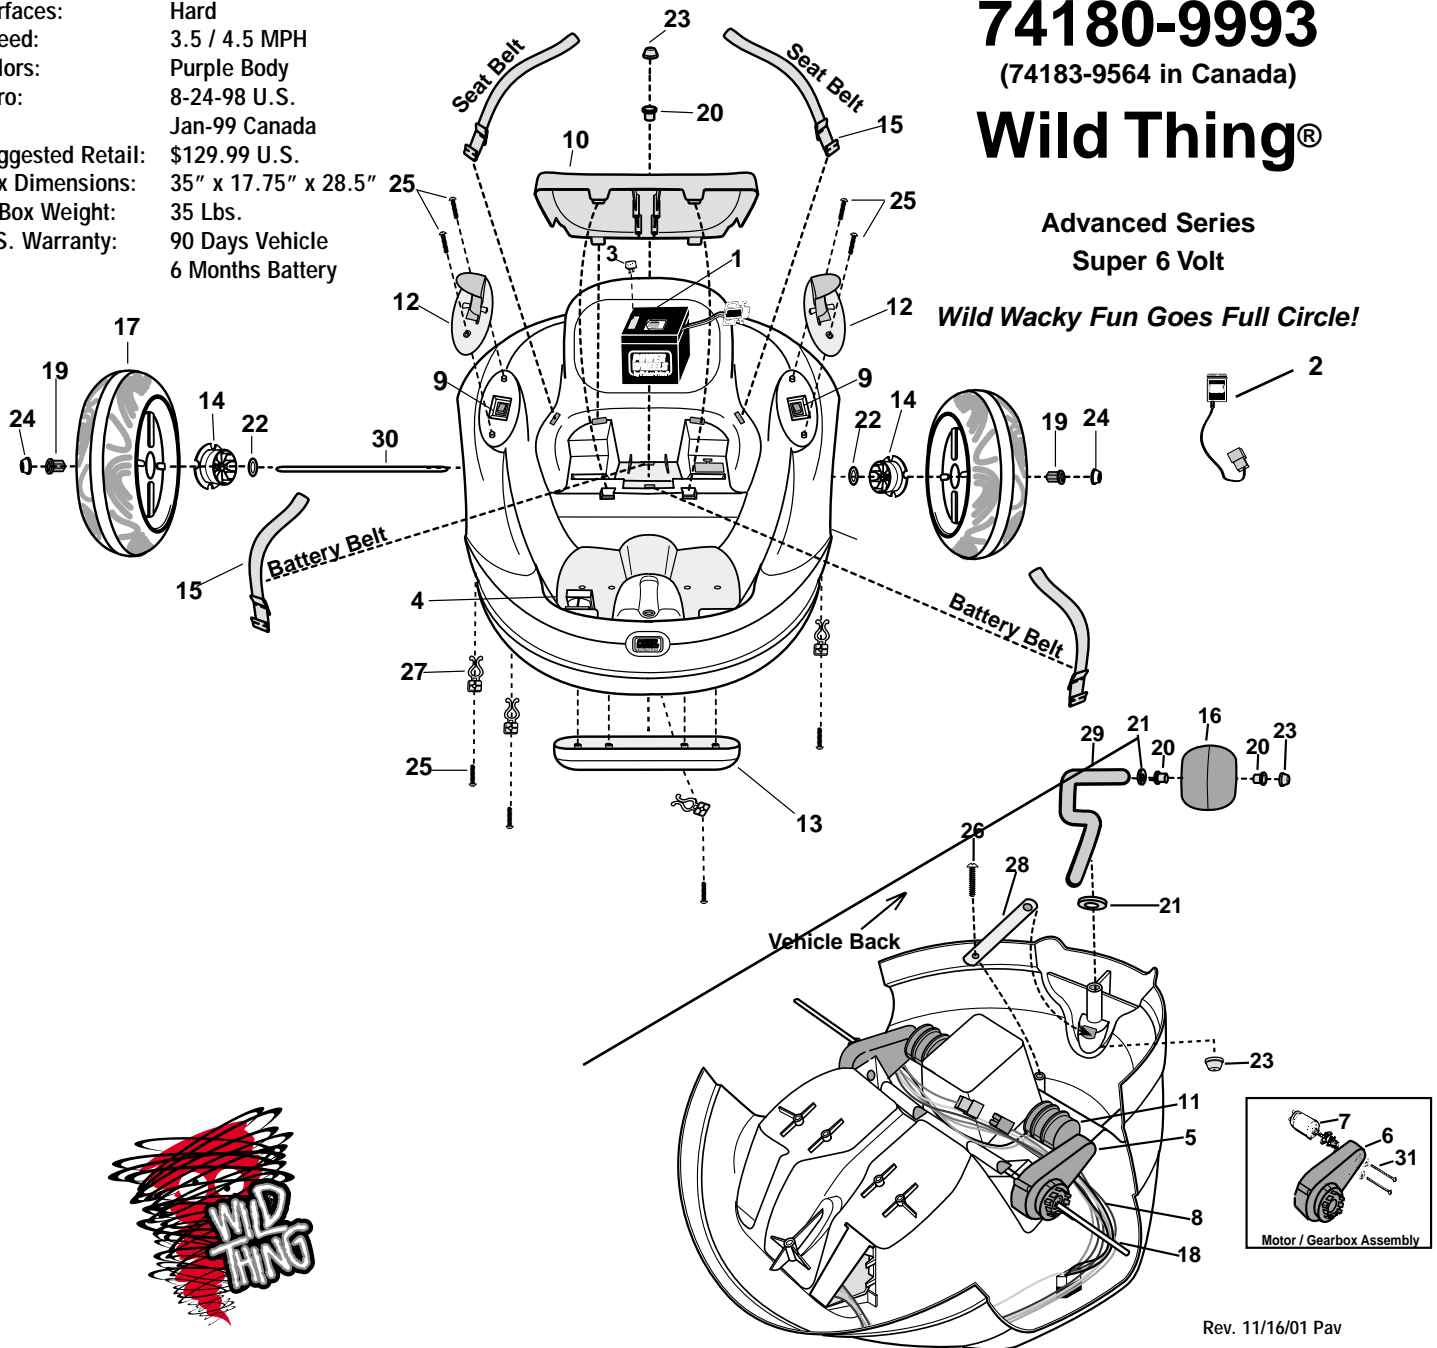

This product is affected by the PW recall announced Oct 1998. Please confirm that the product is modified or remediated in accordance with policy.

Age Range: 3-7 Yrs.
 Weight Limit: 65 Lbs.
 Surfaces: Hard
 Speed: 3.5 / 4.5 MPH
 Colors: Purple Body
 Intro: 8-24-98 U.S.
 Jan-99 Canada
 Suggested Retail: \$129.99 U.S.
 Box Dimensions: 35" x 17.75" x 28.5"
 In-Box Weight: 35 Lbs.
 U.S. Warranty: 90 Days Vehicle
 6 Months Battery

74180-9993

(74183-9564 in Canada)

Wild Thing®

Advanced Series
 Super 6 Volt

Wild Wacky Fun Goes Full Circle!

Rev. 11/16/01 Pav

Working / Electrical Parts

1	Battery 6 volt 9 amp	0801-0712	1
2	Charger	0801-0237	1
3	Thermal Fuse	0801-0610	1
4	Footboard Assm.	74180-9389	1
5	3B Motorgearbox Assm.	74180-9519	2
6	3B Gearbox	74550-9279	1
7	Motor w/Pinion	74580-9539	1
8	Wiring Harness	74180-9799	1
9	Control Switch	0801-0614	2

13	Skid Plate	74180-2479	1
14	Driver	74460-2249	2
15	Seat & Battery Belt Sets (2 pcs. ea.)	74210-5519	2
16	Rear Pivot Wheel	74180-2469	1
17	Wheel	74180-2459	2

Hardware / Metal Parts

18	Body (N/A)	74180-2109	1
19	Hex Bushing	73233-2559	2
20	Front Wheel Bushing	74770-2539	3
21	5/16" Washer	0801-0253	2
22	7/16" Washer	0801-0196	2
23	.354 Cap Nut	0801-0604	4
24	.437 Cap Nut	0801-0226	4
25	#8 - 18 x 1" Screw (Black)	0801-0224	12
26	#12 x 1.5" Screw	0801-0685	1