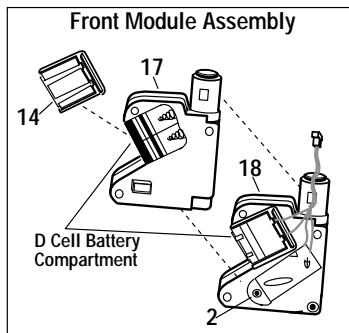

Three Modes

1. Non-powered walker
2. Foot-to-floor without power
3. Battery powered ride-on

74240-9993

Jeep® Junior

Toddler Series

Required 6 size "D" alkaline batteries.
Batteries not included

Rev. 11-16-01 Pav

Item No.	Description	Part No.	Qty.	Item No.	Description	Part No.	Qty.	Item No.	Description	Part No.	Qty.
Working / Electrical Parts											
1	Front Module Assembly	74240-9016	1	13	PW Emblem	74460-9069	1	27	#8 x 3/4" Screw	0912-8001	4
2	#8 Motor Gearbox Assembly	74240-9519	1	14	Battery Door Assembly	74240-8170	1	28	Round Washer	0801-0670	2
3	Switch Assm.	74240-9789	1	15	Horn Button	74240-2249	1	29	.354 Cap Nut	0801-0607	5
Plastic / Other Parts											
4	Body (N/A)	74240-2019	1	16	Bellows Assembly	71054-9099	1	30	Washer Plate	0801-0606	2
5	Seat	74240-2309	1	17	Part of item #1			31	Steering Linkage	74240-4199	1
6	Handlebar Assembly	74240-9028	1	18	Part of item #1			Parts Not Shown			
7	Sports Bar	74240-2159	1	Hardware / Metal Parts							
8	Foot Peg Assembly	74240-8142	1	19	Front Axle	74240-4519	1	Literature Bag	74240-9019	1	
9	Rear Axle Support	74240-2189	1	20	Rear Axle	74240-4529	1	Owner's Manual	74240-0920	1	
10	Wheel	74240-2459	4	21	Bushing w/Extension	78560-2659	4	Parts Bag	74240-9249	1	
11	Key Assembly	74550-2439	1	22	Round Bushing	78560-2679	4	Decal Sheet	74240-0310	1	
12	Microphone	74770-9479	1	23	Rectangular Bushing	74504-2549	4				
				24	#8 Trusshead Shoulder Screw	74240-4419	2				
				25	#8 x 7/8" Trusshead Screw	0912-8012	2				
				26	#8 x 1-1/4" Screw	0912-8005	1				