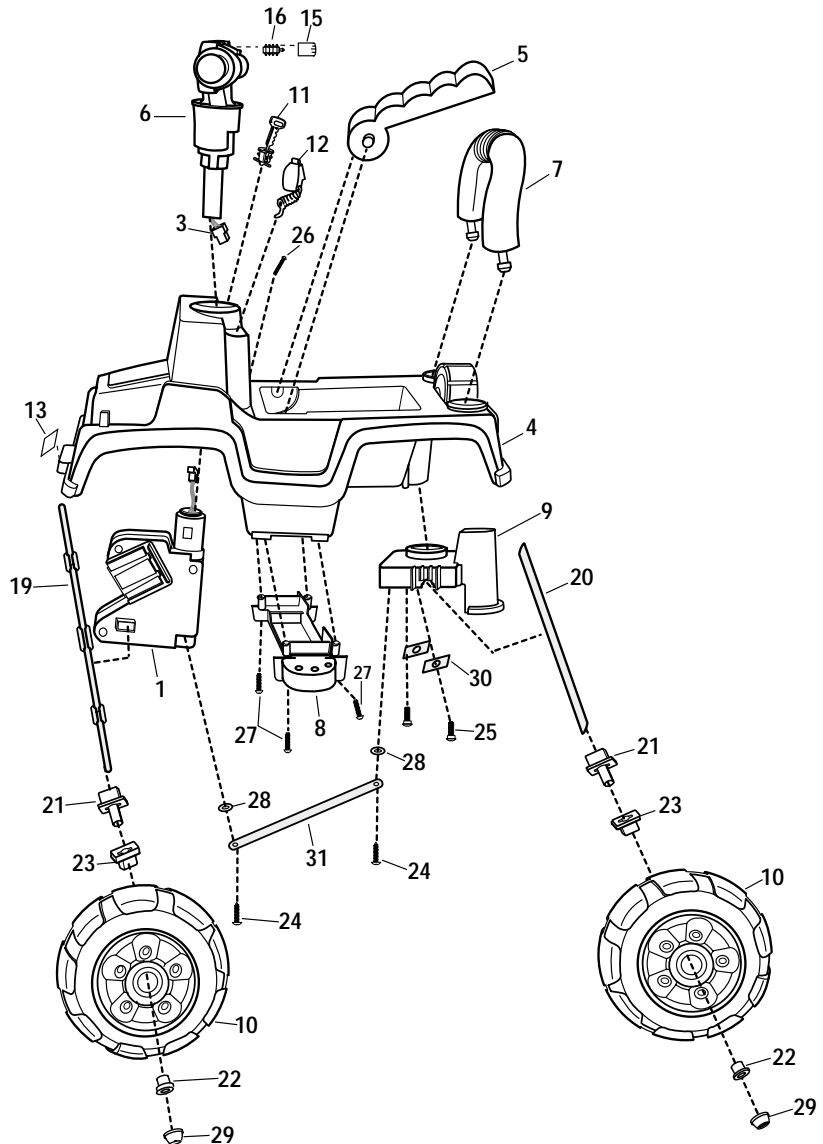

Age Range: 1-3 Yrs.
 Weight Limit: 40 Lbs.
 Surfaces: Hard
 Speed: 1 MPH
 Colors: Red Body
 Yellow Trim
 Black Wheels
 Intro: 10-30-98
 Suggested Retail: \$49.99
 Box Dimensions: 24" x 13" x 13.5"
 Warranty: 90 Days

Three Modes

1. Non-powered walker
2. Foot-to-floor without power
3. Battery powered ride-on

74240-9993

Jeep® Junior

Toddler Series

Required 6 size "D" alkaline batteries.
Batteries not included

Rev. 11-16-01 Pav

Item No.	Description	Part No.	Qty.	Item No.	Description	Part No.	Qty.	Item No.	Description	Part No.	Qty.
Working / Electrical Parts											
1	Front Module Assembly	74240-9016	1	13	PW Emblem	74460-9069	1	27	#8 x 3/4" Screw	0912-8001	4
2	#8 Motor Gearbox Assembly	74240-9519	1	14	Battery Door Assembly	74240-8170	1	28	Round Washer	0801-0670	2
3	Switch Assm.	74240-9789	1	15	Horn Button	74240-2249	1	29	.354 Cap Nut	0801-0607	5
Plastic / Other Parts											
4	Body (N/A)	74240-2019	1	16	Bellows Assembly	71054-9099	1	30	Washer Plate	0801-0606	2
5	Seat	74240-2309	1	17	Part of item #1			31	Steering Linkage	74240-4199	1
6	Handlebar Assembly	74240-9028	1	18	Part of item #1			Parts Not Shown			
7	Sports Bar	74240-2159	1	Hardware / Metal Parts							
8	Foot Peg Assembly	74240-8142	1	19	Front Axle	74240-4519	1	Literature Bag	74240-9019	1	
9	Rear Axle Support	74240-2189	1	20	Rear Axle	74240-4529	1	Owner's Manual	74240-0920	1	
10	Wheel	74240-2459	4	21	Bushing w/Extension	78560-2659	4	Parts Bag	74240-9249	1	
11	Key Assembly	74550-2439	1	22	Round Bushing	78560-2679	4	Decal Sheet	74240-0310	1	
12	Microphone	74770-9479	1	23	Rectangular Bushing	74504-2549	4				
				24	#8 Trusshead Shoulder Screw	74240-4419	2				
				25	#8 x 7/8" Trusshead Screw	0912-8012	2				
				26	#8 x 1-1/4" Screw	0912-8005	1				