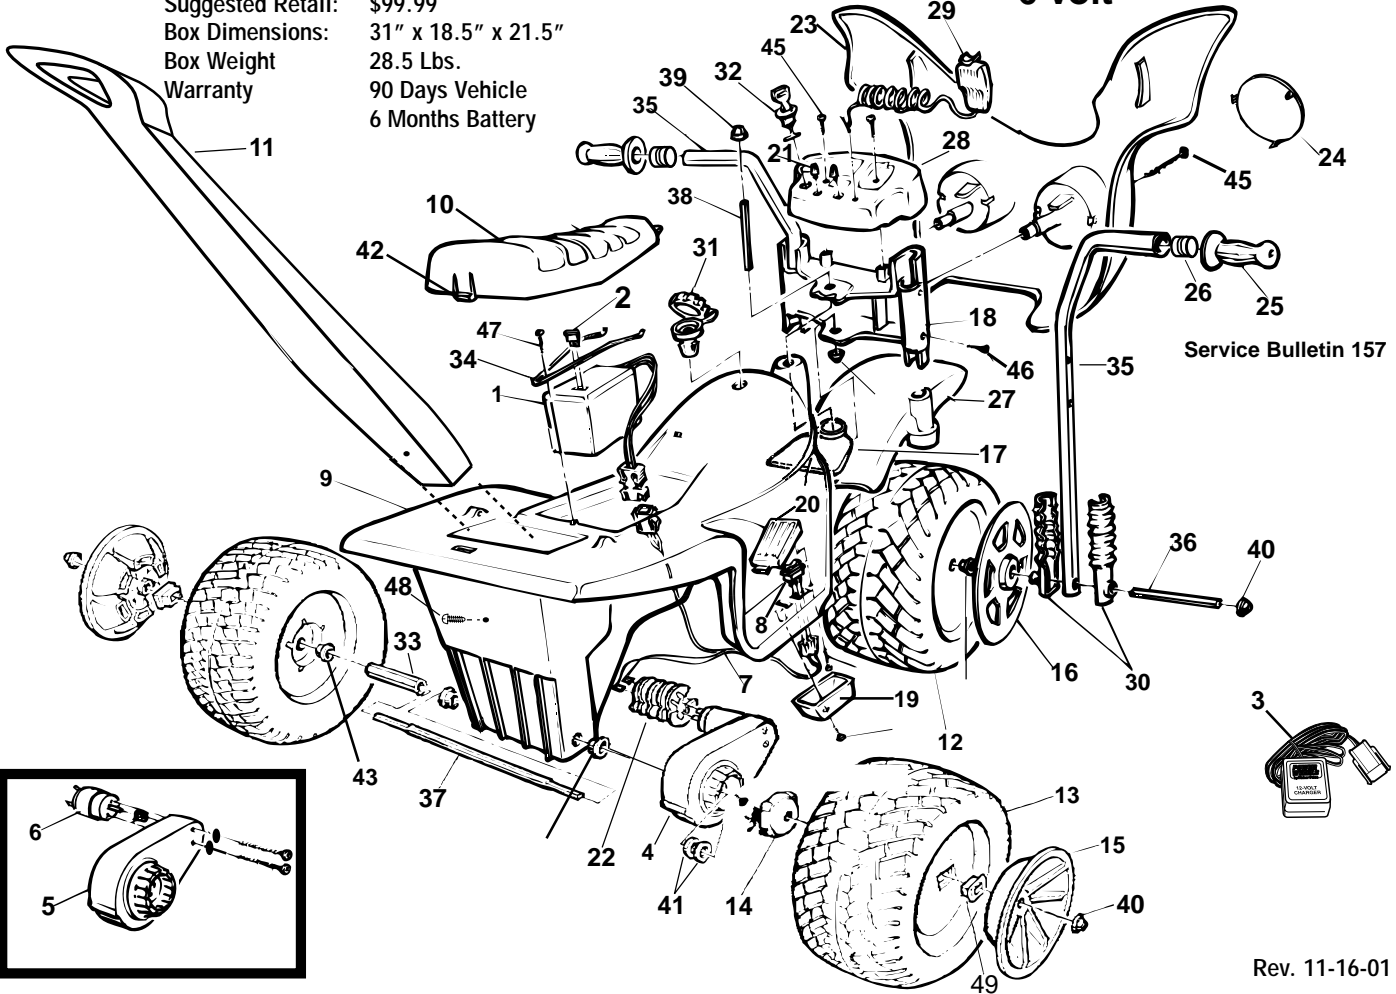

Age Range: 1-1/2 to 4 Years
Weight Limit: 50 Lbs.
Surfaces: Hard
Speed: 2.5 MPH Forward
Colors: White Body
Yellow Trim / Red Handle
Intro: 11-1998
Suggested Retail: $99.99
Box Dimensions: 31" x 18.5" x 21.5"
Box Weight: 28.5 Lbs.
Warranty: 90 Days Vehicle
6 Months Battery

74280-9993

Kawasaki® Guide 'n Drive Cycle™

Preschool Series
6 Volt

Rev. 11-16-01 Pav

Item No.	Description	Part No.	Qty.	Item No.	Description	Part No.	Qty.	Item No.	Description	Part No.	Qty.
Working / Electrical Parts											
1	Battery	0801-0339	1	21	Radio Knob	74750-2179	2	42	Lock Fastener	77571-2239	1
2	25 Amp Fuse	0801-0151	2	22	Motor Cover	74750-2359	1	43	Wheel (Axle) Bushing	74550-2689	5
3	6V Charger	0801-0243	1	23	Fairing	74280-272A	1	44	#8 x 1-1/4" Phillips Screw	0801-0216	2
4	3A Motor Gearbox Assembly	74780-950Z	1	24	Headlight Lens Cover Set	74280-214A	1	45	#8 x 1-1/2" Phillips Screw	0801-0308	4
5	3A Gearbox w/out Motor	74580-9269	1	25	Hand Grip	74280-2169	2	46	#8 x 3/4" Phillips Screw	0801-0223	4
6	Motor Pinion Assembly	74590-9539	1	26	*Handlebar Plug	74510-2169	2	47	#8 x 7/8" Phillips Screw	0801-0228	1
7	Main Harness Assembly	78410-9799	1	27	Fender	77410-2249	1	48	#12 x 1.25 Screw	0801-0260	1
8	*Footswitch	0801-0538	1	28	Dash	74280-2699	1	49	Rectangular Bushing	74550-2689	2
Plastic / Other Parts											
9	Body (N/A)	74280-2109	1	29	Mic	74550-9479	1	Parts Not Shown			
10	Substitute Seat	74280-230A	1	30	Shock Set (Banded)	74280-9089	1	Large Parts Bag	74280-9249	1	
11	Assist Handle	74280-2199	1	31	Gas Cap	74280-2179	1	Small Parts Bag	74280-9259	1	
12	Front Wheel	74510-2459	1	32	Key Housing Assm.	78490-9369	1	Hardware Bag	74280-9259A	1	
13	Rear Wheel	74510-2469	2	Hardware / Metal Parts							
14	Driver	77410-2239	1	33	Axle Spacer Tube	74510-4449	1	Literature Bag	74280-9019	1	
15	Hubcap / Rear	74280-2589	2	34	Battery Retainer	74510-4439	1	Owner's Manual	74280-0920	1	
16	Hubcap / Front	74280-2579	2	35	Handlebar Set (L & R)	74510-421A	1	Main Decal Sheet	74280-0320	1	
17	Flex Plate	78410-2159	1	36	Front Axle	74510-4519	1	Sm. Decals (Headlights & Bezels)	74280-0340	1	
18	Swivel Bracket	74510-2129	1	37	Rear Axle	74510-4549	1	(Located in Lit bag)			
19	Footboard Cover	74280-2159	1	38	Pivot Pin	74510-4429	1	Adhesive Harness Clip	0801-0313	1	
20	Pedal w/Spring Clip Assm.	74280-9429	1	39	.354 Cap Nut	0801-0604	2				
				40	.437 Cap Nut	0801-0226	4				
				41	7/16" Washer	0801-0196	2				

N/A = Not Available

*When handlebar plug is gone, order hardware bag (74280-9259A).

* See Service Bulletin 157

Items in **bold & underlined print** are only to be ordered by a service center.