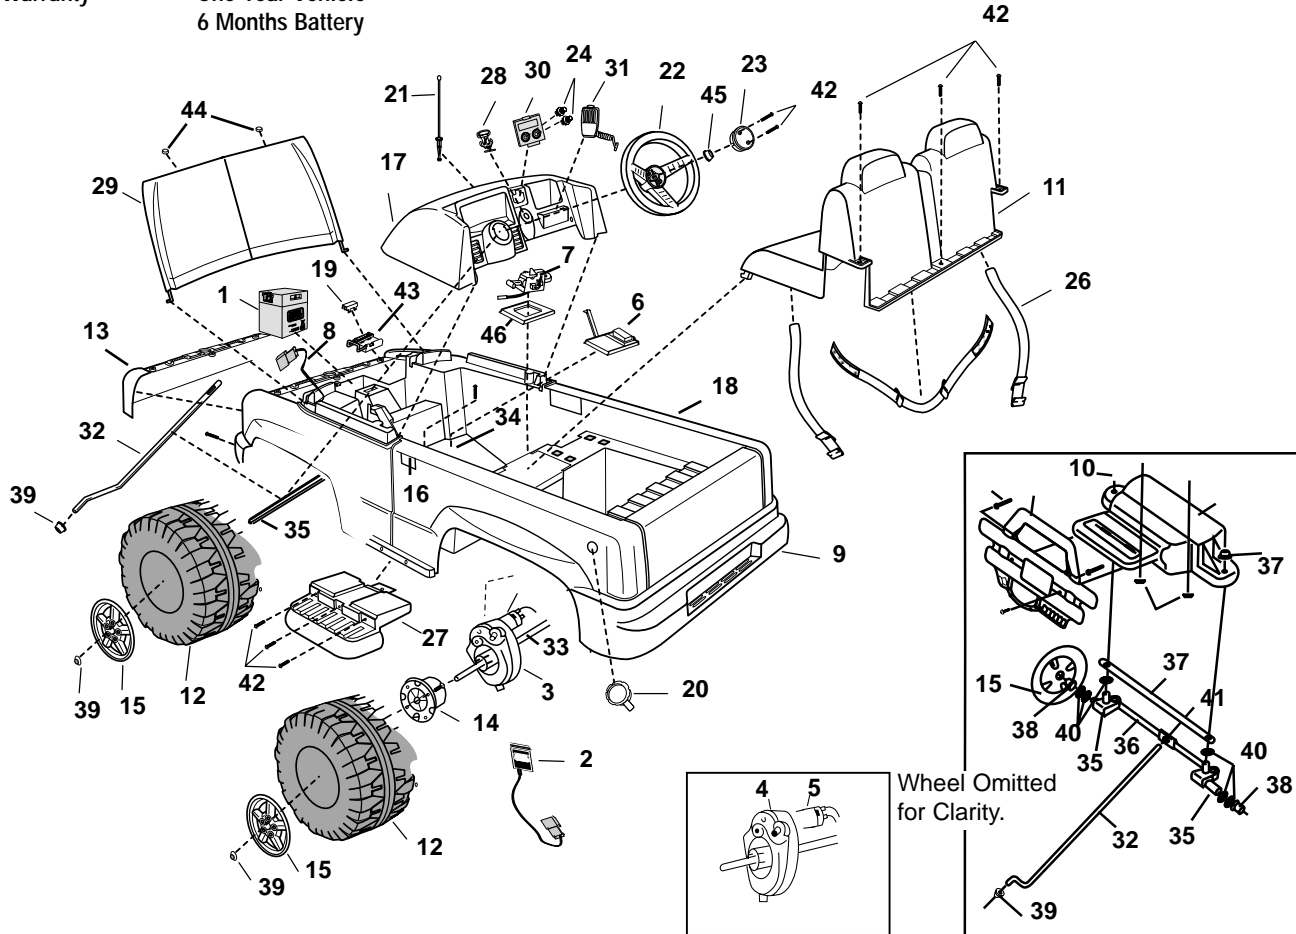

Age Range: 3-7 Yrs.
Weight Limit: 130 Lbs.
Surfaces: Hard and Grass
Speed: 2.5 MPH Forward/Reverse
5.0 MPH Forward
Colors: Silver
Intro: 4-00
Suggested Retail: $299.99
Box Dimensions: 22x34x60
Warranty: One Year Vehicle
6 Months Battery

74310-9993 Chevy Silverado Truck

Advanced Series
12 Volt

Rev. 01-24-01Pav

Item No.	Description	Part No.	Qty.	Item No.	Description	Part No.	Qty.	Item No.	Description	Part No.	Qty.
Working / Electrical Parts				21	Antenna	74310-2149	1	44	Tree Lock Fastener	74310-2199	2
1	12V Battery	00801-0638	1	22	Steering Wheel	74310-2319	1	45	.354 cap nut	0801-0604	1
2	12 Volt Charger	00801-0675	1	23	Steering Wheel Button	74310-2329	1	46	Shifter cover plate	74310-2239	1
3	#7 Motor GearBox Assy.	74310-9519	2	24	Dash Knob	74310-2709	2	PARTS NOT SHOWN			
4	#7 Gearbox	74310-9529	2	26	Seat Belt	74310-5339	1	Literature Bag	74310-9029	1	
5	Motor w/Pinion	74460-9579	2	27	Side Step (Set)	74310-9159	1	Owner's Manual	74310-0920	1	
6	Footboard Assembly footswitch	74310-9289	1	28	Key Housing	74310-9369	1	Large Parts Bag	74310-9039A	1	
7	Shifter Assembly	74310-9239	1	29	Hood Assembly	74310-9119	1	Hardware Bag	74310-9279A	1	
8	Wiring Harness	74310-9799	1	30	Knob Plate	74310-2719	1	Decal Sheet	74310-0300	1	
Plastic Parts				31	Microphone	74310-9479	1	Decal - Windshield	74310-0320	1	
9	Vehicle Body (NA)	74310-2109	1	Hardware				Decal - Mylar	74310-6019	1	
10	Front Module	74460-2019	1	32	Steering Column	74310-4239	1	Footswitch	00801-0933	1	
11	Seat	74310-2309	1	33	Rear Axle	74310-4519	1	Adhesive Clip	0801-0313	1	
12	Wheel	74460-2459	4	34	Channel cover	74310-2279	1				
13	Grill	74310-2139	1	35	Front Axle	74440-4509	1				
14	Driver (10 Rib)	74460-2249	1	36	Steering Linkage	74440-9419A	1				
15	Hubcap	74460-6579	4	37	Cross Bar	74460-4419	1				
16	PW Emblem	74460-9069	1	38	Bushing (Axle)	74550-2689	2				
17	Cab	74310-2129	1	39	.437 Cap Nut	0801-0226	6				
18	Bumper	74310-2179	1	40	7/16" Washer	0801-0196	4				
19	Battery RetainerCap	74310-2519	1	41	Nylock Nut	0801-0601	2				
20	Gas Cap	74310-2089	1	42	Screw	0912-8001	14				
				43	Battery Retainer	74020-4819	1				

N/A = Not Available Items in bold & underlined print are only to be ordered by a service center.