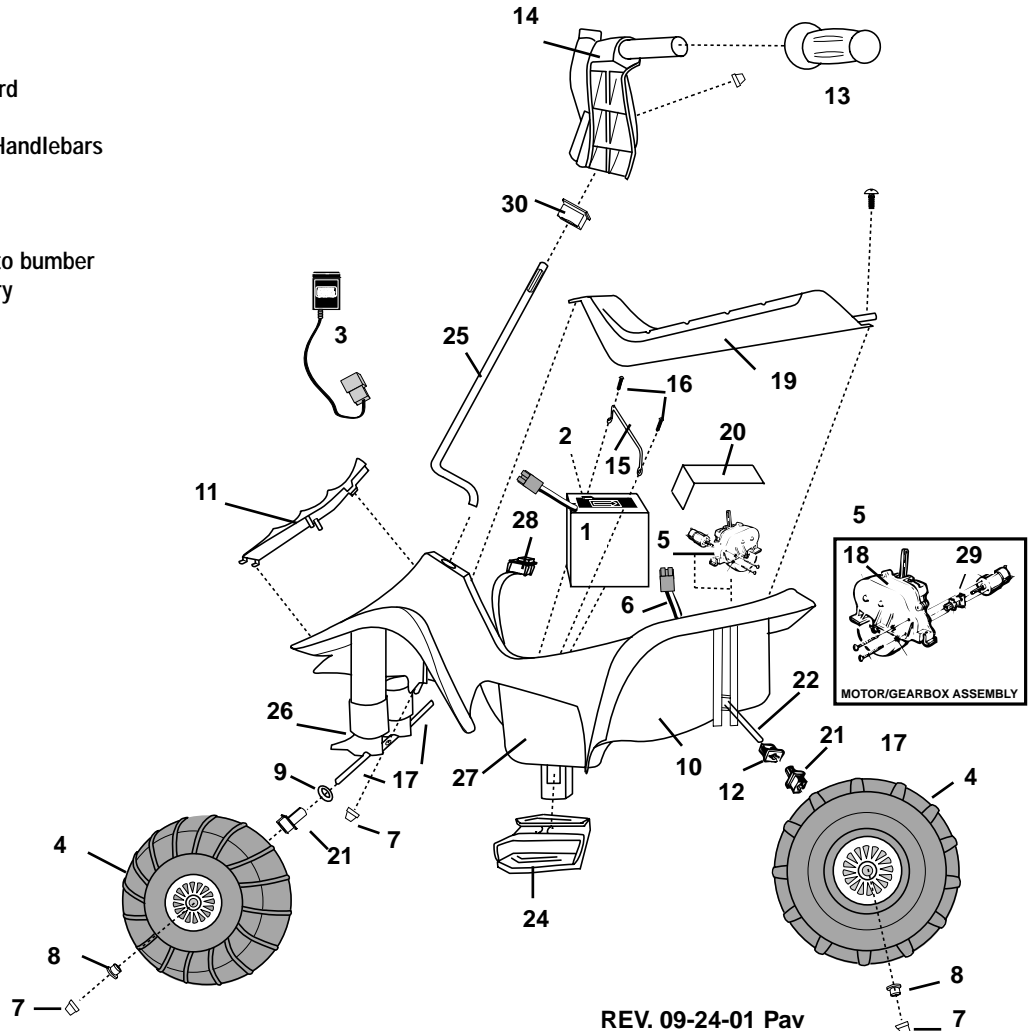

74380-9993 Lil Quad

Toddler Series
Mini 6 Volt

Age Range: 1-3 Yrs.
 Weight Limit: 40 Lbs.
 Surfaces: Hard & Grass
 Speed: 2.0 MPH Forward
 Colors: Red
 Yellow Seat & Handlebars
 Black Wheels
 Intro: 2000
 Suggested Retail: \$79.99
 Warranty: 1 year bumper to bumper
 6 Months Battery

REV. 09-24-01 Pav

Item No.	Description	Part No.	Qty.	Item No.	Description	Part No.	Qty.	Item No.	Description	Part No.	Qty.
1	Battery 6 Volt (4 AH)	0801-0336	1	19	Seat	74380-9309	1				
2	25 Amp Fuse	0801-0151	1	20	Motor Cover w/decal	73560-9489	1				
3	Charger (4 AH)	00801-0976	1	21	Bushing w/Long Extension	78560-2659	5				
4	Wheel	74380-2459	4	22	Rear Axle	74504-4539	1				
5	Motor/Gearbox Assy	74504-9519	1	24	Foot rest	74380-2169	1				
6	Wiring Harness (Main)	73560-9799	1	25	Steering Column	76940-4239	1				
7	.354 Cap Nut	0801-0548	8	26	Steering Linkage	74504-4219	1				
8	Wheel Bushing	78560-2679	4	27	False Motor Set	73560-9489	1				
9	5/16" Washer	0801-0253	2	28	Switch Assm	78560-9799	1				
10	Body N/A	74380-2109	1	29	Motor w/ pinion	76940-9539	1				
11	Grille	74380-2149	1	30	Steering Column Bushing	74504-2549	1				
12	Bushing w/o Extension	74504-2549	3	PARTS NOT SHOWN							
13	Handgrips	73560-2129	2		Literature Bag N/A	74380-9019	1				
14	Handlebar	74380-2139	1		Paper Decal Sheet	74380-0310	1				
15	Battery Retainer	74504-4429	1		Hardware Bag	74380-9269	1				
16	#8 x 7/8" Trusshead Screw	0801-0228	2		Large Parts Bag	4000-0263	1				
17	Front Axle	74504-4509	2		Owners Manual	74380-0920	1				
18	Gearbox W/O Motor	72629-9259	1								

N/A = Not Available **Bold and underlined parts are service center installed parts, only**