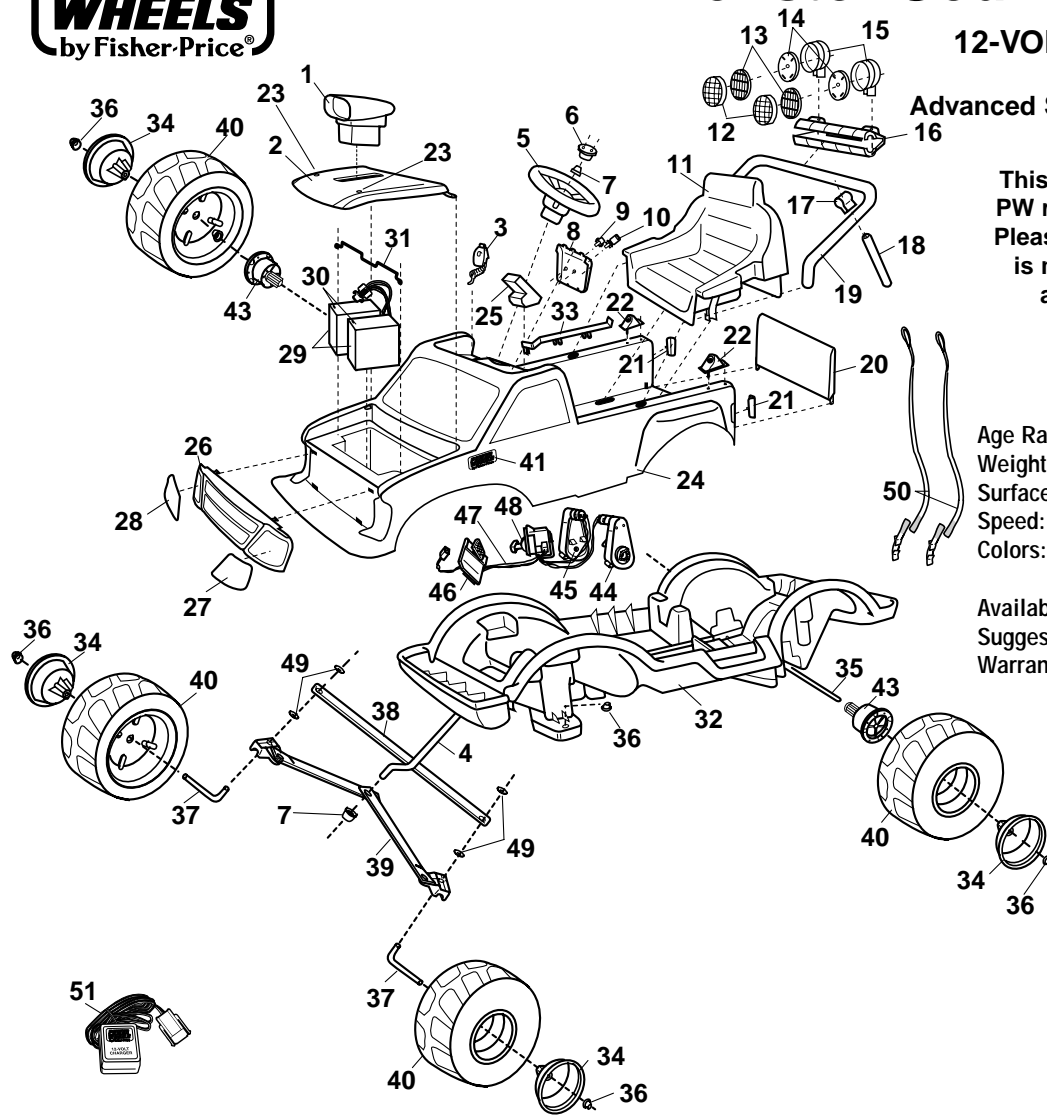

Age Range: 3-7 Yrs.  
 Weight Limit: 65 Lbs.  
 Surfaces: Hard, Grass & Hills  
 Speed: 2.5 / 5.0 MPH  
 Colors: Black Body  
 Yellow (Flame) Trim  
 Available: 8-9-96 - 1997  
 Suggested Retail: \$169.99  
 Warranty: 90 Days Vehicle  
 6 Months Battery