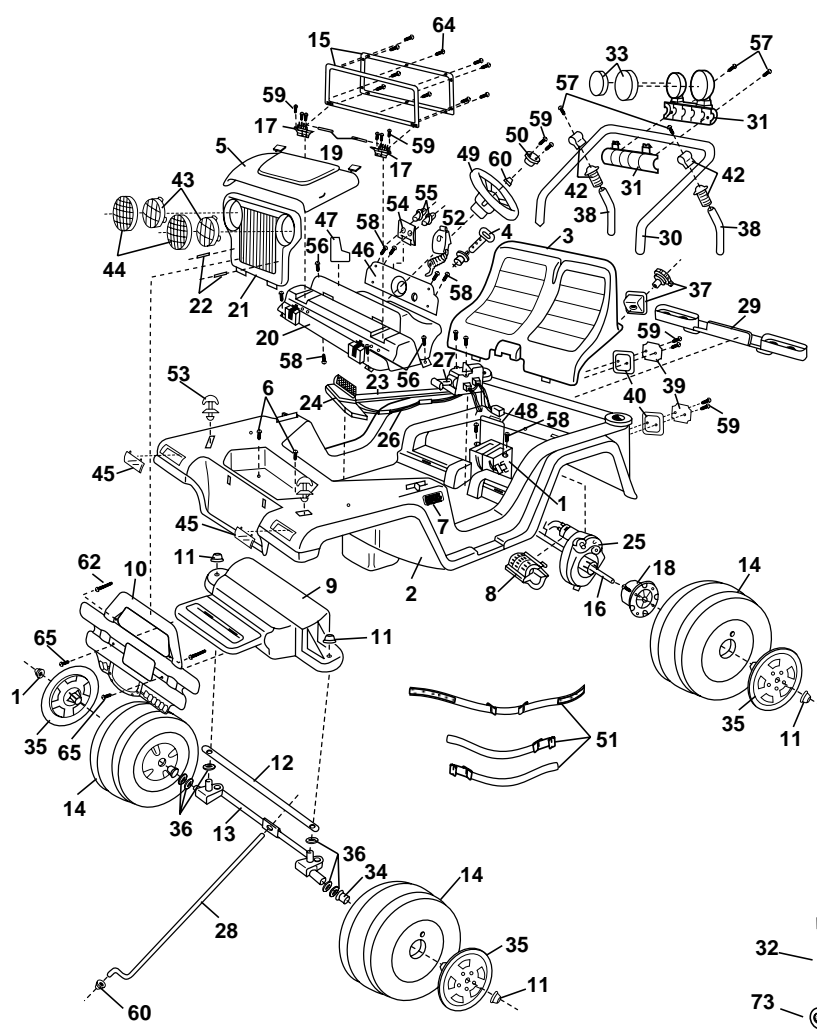

Age Range: 3-7 Yrs.
Weight Limit: 130 Lbs.
Surfaces: Hard, Grass & Hills
Speed: 2.5 / 5.0 MPH Forward
2.5 MPH Reverse
Colors: Aqua Body
Black Seats
Red Trim
Intro: 8-5-96
Discontinued: 1997
Suggested Retail: $249.99
Box Dimensions: 49" x 19-3/4" x 33-1/2"
In-Box Weight: 70 Lbs.
Warranty: 90 Days Vehicle
6 Months Battery

74450-9993 Jeep® Adventure Team

Advanced Series

This product is affected by the PW recall announced Oct 1998. Please confirm that the product is modified or remediated in accordance with policy.

REV. 5-23-00 Pav