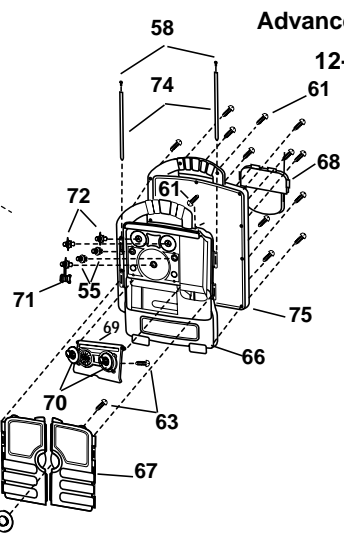

Age Range: 3-7 Yrs.
Weight Limit: 130 Lbs.
Surfaces: Hard, Grass & Hills
Speed: 2.5 / 5.0 MPH Forward
2.5 MPH Reverse
Colors: Aqua Body
Black Seats
Red Trim
Intro: 8-5-96
Discontinued: 1997
Suggested Retail: $249.99
Box Dimensions: 49" x 19-3/4" x 33-1/2"
In-Box Weight: 70 Lbs.
Warranty: 90 Days Vehicle
6 Months Battery

74450-9993 Jeep® Adventure Team

Advanced Series

This product is affected by the PW recall announced Oct 1998. Please confirm that the product is modified or remediated in accordance with policy.

REV. 5-23-00 Pav