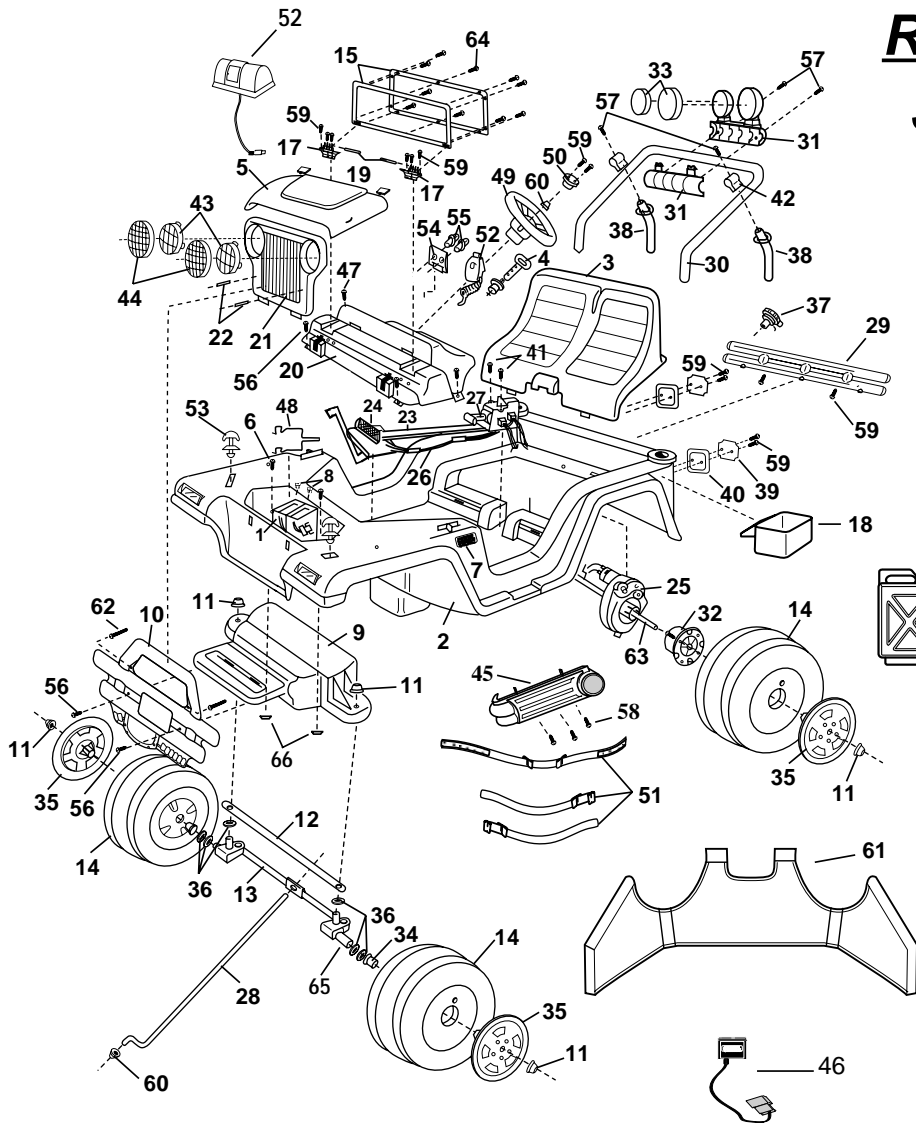

Use these parts diagrams for units produced on or after 3-22-98

Revised 74460-9993

JEEP ENFORCER®

**Advanced Series
12 Volt**

With Working Siren & Light Unit

Age Range: 3-7 Yrs.
Weight Limit: 130 Lbs.
Surfaces: Hard & Grass
Speed: 2.5 Reverse
2.5 / 5.0 MPH Forward
Colors: Black Body
Yellow Trim
Intro: 8-23-96 (originally)
3-22-98 (this version)
Suggested Retail: $299.99
Warranty: 90 Days Vehicle
6 Months Battery

Rev.11-26-01 Pav

This product is affected by the PW recall announced Oct 1998. Please confirm that the product is modified or remediated in accordance with policy.

Item No.	Description	Part No.	Qty.	Item No.	Description	Part No.	Qty.	Item No.	Description	Part No.	Qty.
1	Battery	0801-0712	2	28	Steering Column	74460-4129	1	55	Dash Knob	74460-2199	2
2	Body (N/A)	74460-2209	1	29	Rear Bumper	74270-2039	1	56	#10 x 1" Screw (Black)	0801-0220	4
3	Seat	74460-2329	1	30	Sport Bar	74450-9219	1	57	#6 x 1-1/2" Screw (Black/Blunt)	0801-0469	4
4	Key/Housing Assembly black	78490-9369	1	31	KC™ Light Rack - Assembly	74450-2049	1	58	#8 x 3/4" Screw (Black)	0801-0223	6
5	Hood	74460-6119	1	32	Wheel Driver	74460-2249	2	59	#8 x 1" Screw (Black)	0801-0224	14
6	5/16" x 51/2" Hex Bolt	0801-0605	2	33	KC™ Light Cover	74460-2169	2	60	.354 Cap Nut (Black)	0801-0215	2
7	PW Emblem	74460-9069	2	34	Axle Bushing	74550-2689	2	61	Canopy Assembly with Bag	74460-9599	1
8	Thermal CDI - 27 Amp. Fuse N/A	0801-0610	2	35	Hubcap	74460-6579	4	62	#8 x 4" Screw (Black)	0801-0516	2
9	Front Module	74460-2019A	1	36	7/16" Washer	0801-0196	4	63	Rear Axle	74440-4519	1
10	Brushguard	74460-2189	1	37	Gas Cap	74526-2089	1	64	#8 x 1-1/4" Screw (Black)	0801-0216	10
11	.437 Cap Nut (Black)	0801-0226	6	38	Sport Bar Support	78490-2229	2	65	Front Axle	74440-4509	2
12	Cross Bar	74460-4419	1	39	Taillight Lens Set	73233-2279	1	66	5/16" Hex Nyloc Nut(N/A)	0801-0193	2
13	Axle/Link Assembly	74440-9419A	1	40	Taillight Housing Set	73233-2759	1	67	Rear module	N/A	1
14	Wheel, Baja 14"	74460-2459	4	41	#8 x 7/8" Screw (Silver)	0801-0228	2	PARTS NOT SHOWN			
15	Windshield - Front/Rear	74460-9619	1	42	Sport Bar Bracket Set	78490-2179	1		Label Main Sheet	74460-0310	1
16	Water Bottle with Cap	78608-2239	1	43	Headlight Lens (Blue)	74440-2879	2		Literature Bag	74460-9029	1
17	Windshield Hinge - Set	74270-2639	1	44	Headlight Lens Guard	74460-2339	2		Large Parts Bag 1 (N/A)	74460-9239	1
18	Water Bottle Holder(N/A)	74460-2149	1	45	Side Pipe Set (N/A)	74460-9049	1		Large Parts Bag 2 (N/A)	74460-9389	1
19	Hinge Pin	0801-0257	2	46	12v Charger A Style	00801-0804	1		Small Parts Bag	74460-9249	1
20	Dash N/A	74460-2689	1	47	#10 x 1/2" Screw (Black)	0801-0540	2		#7 Gearbox w/o Motor	74460-9529	2
21	Grille	74460-2849	1	48	Battery Retainer	78490-4029	1		Motor w/Pinion	74460-9579	2
22	Brushguard Spacer	74460-2069	2	49	Steering Wheel	74440-2379	1		Clip Adhesive	0801-0313	1
23	Channel Cover	74460-2289	1	50	Steering Wheel Cap	74550-2729	1		Use & Care Manual (N/A)	74460-0920	1
24	Footboard Assembly	78490-9829	1	51	Seatbelt Set	74460-5339	1		Footswitch	00801-0933	1
25	#7 Gearbox w/Motor	74460-9519	2	52	Siren/Microphone	74570-9259	1		1/4" x 1-1/2" Roll Bar Screws (N/A)	0801-0467	2
26	Harness Assembly (N/A)	78490-9799	1	53	Hood Latch	74460-9559	2		(order small parts bag)		
27	Shifter Assembly	78490-9239	1	54	Knob Plate (N/A)	74460-2179	1				

N/A = Not Available **Items in bold and underlined print are only to be ordered by a service center**