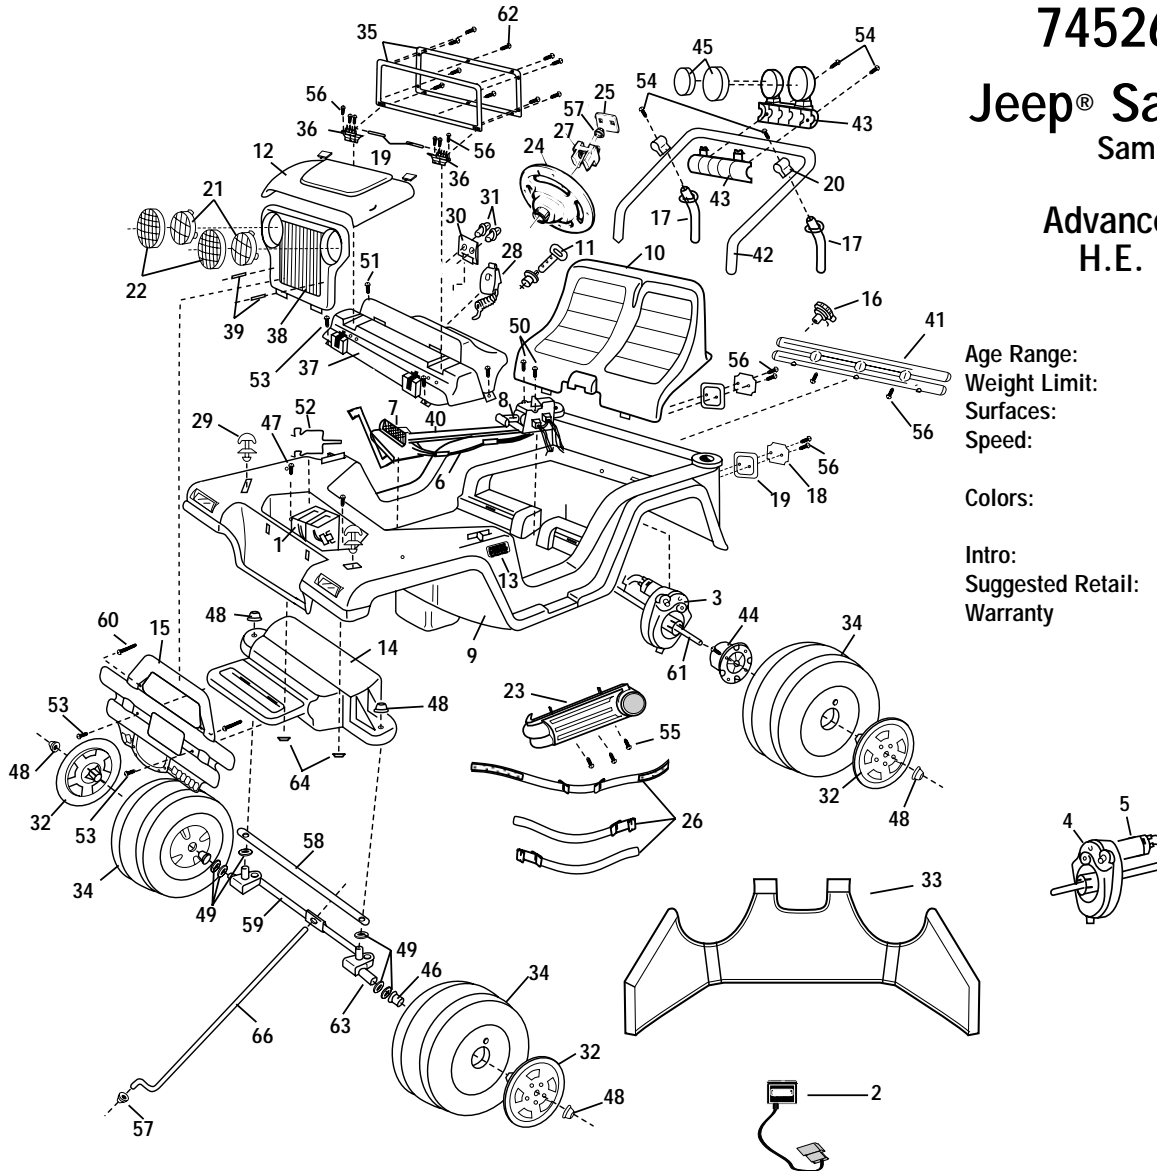

### Advanced Series H.E. 12 Volt

Age Range: 3-7 Yrs.  
 Weight Limit: 130 Lbs.  
 Surfaces: Hard, Grass & Hills  
 Speed: 2.5 Reverse  
 2.5 / 5.0 MPH Forward  
 Colors: Yellow Body  
 Red Trim  
 Intro: 9-9-99  
 Suggested Retail: \$249.99  
 Warranty: One Year Vehicle  
 6 Months Battery