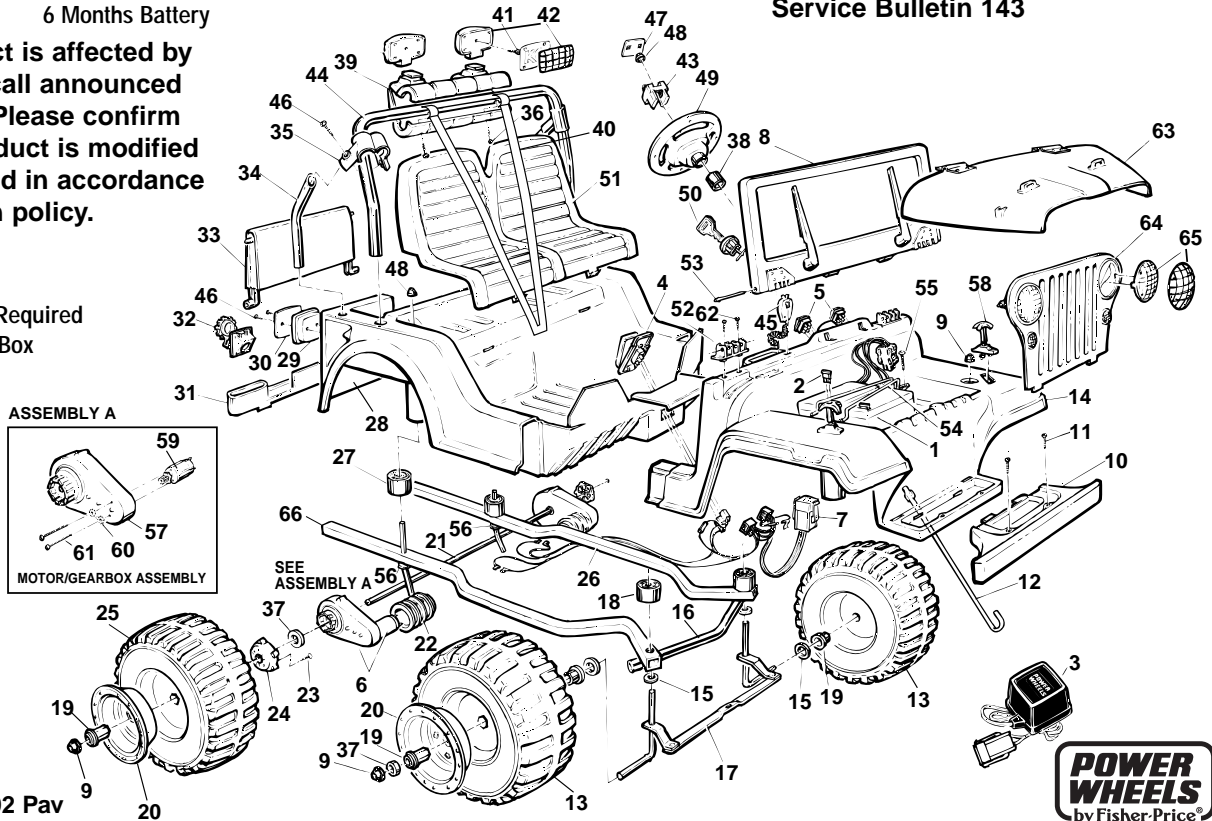

For 74540-9993 Jeeps produced Before 7-24-95

**74540-9993 / 86380
Super Sound Jeep® 4X4**

Age Range: 3-7 Yrs.
Weight Limit: 130 Lbs.
Surfaces: Hard, Grass & Hills
Speed: 2.5 / 5.0 MPH
Colors: Red Body
Black Tires & Trim
Flame Design

Intro: 1994
Suggested Retail: $189.99
Warranty: 90 Vehicle
6 Months Battery

**Advanced Series
12-Volt**

Service Bulletin 142

Service Bulletin 143

This product is affected by the PW recall announced Oct 1998. Please confirm that the product is modified or remediated in accordance with policy.

3 AA Batteries Required for Sound Box

REV. 10-10-02 Pav

Item No.	Description	Part No.	Qty.	Item No.	Description	Part No.	Qty.	Item No.	Description	Part No.	Qty.
1	Battery	0801-0431	2	27	Rear Bushing	73233-2549	2	53	**#10 x 3" Screw	0801-0256	2
2	30 AMP Fuse	0801-0229	2	28	Rear Body	76817-2249	1	54	Battery Retainer	74540-4419	1
3	12 Volt Charger	0801-0225	1	29	Taillight Housing Set	73233-2759	1	55	#10 x 1" Screw	0801-0220	1
4	*Footboard Assembly	73233-9159	1	30	Taillight Lens Set	73233-2279	1	56	5/16" Washer	0801-0253	4
5	Control Switch	0801-0148	2	31	Rear Bumper	74440-2039	1	57	4A Gearbox Only	73233-9269	2
6	4A Motor/Gearbox Assy	76819-9519	2	32	Gas Cap/Flange Assy.	73233-9249	1	58	Hoodlatch	74440-9559	2
7	*Main Harness	73233-9799	1	33	Tailgate	73243-2129	1	59	Motor/Pinion Assembly	76819-9519	2
8	Windshield Assembly	73233-9639	1	34	Light-Bar Support Tube	74450-2249	2	60	Star Washer	0801-0331	4
9	.437 Cap Nut	0801-0214	6	35	Light-Bar Bracket Set	73233-2179	1	61	Motor Bolts	0801-0300	4
10	Front Bumper	73233-2519	1	36	#6 x 1-1/2" Screw	0801-0221	2	62	#8 x 1/2" Screw	0801-0202	4
11	8 x 3/4" Screw	0801-0223	2	37	Wheel Spacer	73233-2369	4	63	Hood	76817-2359	1
12	Steering Column N/A	74540-4259	1	38	Steering Wheel Spacer (N/A)	74540-2279	1	64	Grill	73233-9809	1
13	Front Wheel	76266-2459	2	39	KC® Light Rack	74440-2059	1	65	Headlight/Guard Assembly	73233-9339	1
14	Front Body	76231-2459	1	40	Seat belts	78608-5519	1	66	Right Siderail	74540-4129	1
15	7/16" Washer	0801-0196	4	41	#6 x 1/2" Phillips Screw	0801-0222	4	PARTS NOT SHOWN			
16	Front Bumper Support	76817-4159	1	42	KC Light/Guard Assembly	73233-9219	1		Windshield Decal	73243-6059	1
17	Steering Linkage	74540-4249	1	43	*Sound Module	76804-9449	1		Radiator Decal	74560-6029	1
18	Front Bushing	73233-2539	2	44	Sport Bar	74450-4209	1		Main Decal	74540-0300	1
19	Hex Bushing	73233-2559	6	45	Microphone	73233-9479	1		Literature Bag (N/A)	74540-9029	1
20	Hubcap	73233-2579	4	46	#8 x 1" Screw	0801-0224	6		Hood Decal	74540-6059	1
21	Rear Axle Assembly	76229-4139	1	47	*Steering Wheel Plate	73233-2729	1		Use & Care Manual	74540-CCCC	1
22	Motor Cover	73233-2489	2	48	.354 Cap Nut	0801-0215	3		Steering Wheel Tool	78640-2629	1
23	#10 x 1/2" Plascrew	0801-0255	4	49	*Steering Wheel	76804-2739	1		Harness Kit w/Switches	71234-CS89	1
24	Driver	73233-2239	2	50	Key Assembly	73233-2439	1		N/A = Not Available		
25	Rear Wheel	76231-2459	2	51	Seat	76817-2309	1				
26	Left Siderail	74540-4119	1	52	**Windshield Hinge Set	73233-2779	1				

*See Service Bulletin 142   **See Service Bulletin 143

Bolded and underline parts are service center orderable only.