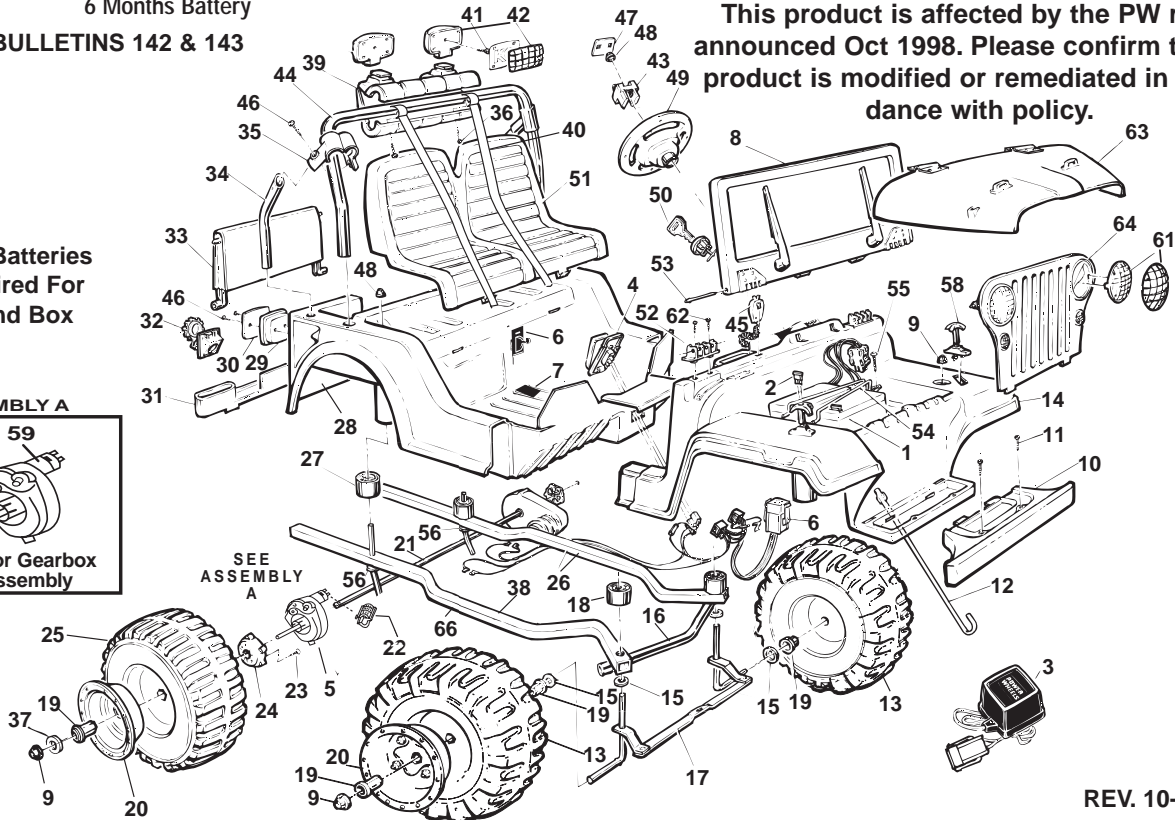

For 74540-9993 Jeeps produced *after 7-24-95*

Age Range: 3-7 Yrs.
Weight Limit: 130 Lbs.
Surfaces: Hard, Grass & Hills
Speed: 2.5 / 5.0 MPH
Colors: Red Body
Black Trim
Intro: 7-24-95
Suggested Retail: $189.99
Warranty: 90 Vehicle
6 Months Battery

74540-9993 / 86380 SUPER SOUND JEEP® 4X4

Advanced Series
12-VOLT

This product is affected by the PW recall announced Oct 1998. Please confirm that the product is modified or remediated in accordance with policy.

SERVICE BULLETINS 142 & 143

3 AA Batteries
Required For
Sound Box

ASSEMBLY A

REV. 10-10-02 Pav

Item No.	Description	Part No.	Qty.	Item No.	Description	Part No.	Qty.	Item No.	Description	Part No.	Qty.
1	Battery	0801-0431	2	26	Left Siderail	74540-4119	2	52	*Windshield Hinge Set	73233-2779	1
2	30 AMP Fuse	0801-0229	2	27	Rear Bushing	73233-2549	2	53	*#10 x 3" Screw	0801-0256	2
3	12 Volt Charger	0801-0225	1	28	Rear Body	76817-2249	1	54	Battery Retainer	74540-4419	1
4	*Footboard Assembly	73233-9159	1	29	Taillight Housing Set	73233-2759	1	55	#10 x 1" Screw	0801-0220	1
5	#7 Motor/Gearbox Assy.	74440-9519	2	30	Taillight Lens Set	73233-2279	1	56	5/16" Washer	0801-0253	4
6	<u>Main Harness Shifter (includes switches)</u>	<u>74540-9719</u>	<u>1</u>	31	Rear Bumper	74440-2039	1	57	<u>#7 Gearbox Only</u>	<u>74440-9629</u>	<u>2</u>
7	Channel Cover	78606-2419	1	32	Gas Cap/Flange Assy.	73233-9249	1	58	Hoodlatch	74440-9559	2
8	Windshield Assembly	73233-9639	1	33	Tailgate	73243-2129	1	59	<u>Motor/Pinion Assembly</u>	<u>N/A</u>	<u>2</u>
9	.437 Cap Nut	0801-0214	6	34	Light-Bar Support Tube	74450-2249	2	60	<u>Motor Bolts w/Nylok</u>	<u>0801-0198</u>	<u>4</u>
10	Front Bumper	73233-2519	1	35	Light-Bar Bracket Set	73233-2179	1	61	Headlight/Guard Assy.	73233-9339	1
11	8 x 3/4" Screw	0801-0223	2	36	#6 x 1-1/2" Screw	0801-0221	2	62	#8 x 1/2" Screw	0801-0202	4
12	Steering Column/N/A	74540-4239	2	37	Wheel Spacer (N/A)	73233-2369	4	63	Hood	76817-2359	1
13	Front Wheel	76266-2459	2	38	Right Siderail	74540-4129	1	64	Grill	73233-9809	1
14	Front Body	76231-2459	1	39	KC® Light Rack	74440-2059	1				
15	7/16" Washer	0801-0196	4	40	Seat belts	74450-9309	1				
16	Front Bumper Support	76817-4159	1	41	#6 x 1/2" Phillips Screw	0801-0222	4				
17	Steering Linkage	74540-4249	1	42	KC Light/Guard Assembly	73233-9219	1				
18	Front Bushing	73233-2539	2	43	Sound Module	74540-9449	1				
19	Hex Bushing	73233-2559	6	44	Light-Bar	74450-4209	1				
20	Hubcap	73233-2579	4	45	Microphone	73233-9479	1				
21	Rear Axle Assembly	76229-4139	1	46	#8 x 1" Screw	0801-0224	6				
22	Motor Cover	74750-2359	2	47	Steering Wheel Plate	78640-2619	1				
23	#10 x 1/2" Plascrew	0801-0255	4	48	.354 Cap Nut	0801-0215	3				
24	Driver	73233-2239	2	49	Steering Wheel	74580-2619	1				
25	Rear Wheel	76231-2459	2	50	Key Assembly	73233-2439	1				
				51	Seat	76817-2309	1				

PARTS NOT SHOWN

Windshield Decal	73243-6059	1
Radiator Decal	74560-6029	1
Main Decal	74549-6019	1
Literature Bag	74540-9039	1
Hood Decal	74540-6059	1
Switches (Located in shifter box)	0801-0149	2
Steering Wheel Tool	78640-2629	1

N/A = Not Available *See service bulletins 142, 143 & 147

Bolded and underlined parts are for Service Center orders only.