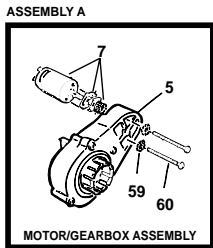

74547-9993 Jeep® Enforcer, Jr.

(Walmart Exclusive)

Preschool Series

Service Bulletin 170

Rev. 12-04-02 Pav

Item No.	Description	Part No.	Qty.	Item No.	Description	Part No.	Qty.	Item No.	Description	Part No.	Qty.
Working / Electrical Parts											
1	25 Amp Fuse	0801-0151	1	25	Radio Dial	74771-2719	1	50	Front Axle	73241-4509	2
2	6 Volt Charger	0801-0243	1	26	Front Post Bushing	74770-2669	2	51	Rear Axle	76135-4509	1
3	6 Volt Battery	0801-0339	1	27	Rear Axle Spacer	76136-4419	1	52	Sports Bar	76135-4219	1
4	Footboard Assembly	74780-9159	1	28	Spark Plug Wire Set	78480-2129	1	53	5/16" Washer	0801-0253	2
5	3A Gearbox w/Insert	74580-9269	1	29	Sports Bar Cover Set	74547-2179	1	54	Steering Column	74780-4239	1
6	Motor Gearbox Assm	74780-9509	1	30	Steering Wheel Back	74547-2319	1	55	Steering Linkage	76181-4229	1
7	Motor w/Pinion	74590-9539	1	31	Steering Wheel Cover	74547-2329	1	56	7/16" Washer	0801-0195	3
8	Control Switch	0801-0148	1	32	Steering Wheel Cap	74547-2339	1	57	.437 Cap Nut (Black)	0801-0214	2
9	Wiring Harness	74780-9799	1	33	Tail Light Housing	74547-2289	1	58	.354 Cap Nut (Black)	0801-0215	5
Plastic Parts											
10	Harness Fastener	0801-0311	1	34	Tail Light Lens Set	73233-2279	1	59	Star Washer	0801-0330	2
11	Axle Bushing	74550-2689	3	35	Traction Band Set	76131-2019	1	60	Motor Bolts	0801-0269	2
12	Body (N/A)	74547-2109	1	36	Windshield	74780-2349	1	Parts Not Shown			
13	Dash	74547-2139	1	37	Windshield Frame N/A No Sub	74547-2719	1	Large Parts Bag	74547-9249	1	
14	Dash / Radio Knob	74550-2719	2	38	Wheel	76133-2459	4	Small Parts Bag	74598-9259	1	
15	Driver	73233-2239	1	39	Shifter	74550-2229	1	Hardware Bag	74598-9259A	1	
16	False Motor	74780-2379	1	40	Round (wheel) Bushing	74770-2539	4	Literature Bag	74547-9019	1	
17	Headlight Lens	74547-2279	2	41	Hoodlatch Assy.	74460-9559	2	Main Decal Sheet	74547-0310	1	
18	Hood	74547-2119	1	42	Radiator Sheet (in lit bag)	74560-6029	1	Headlight Decal Sheet	74547-0320	1	
19	Gas Cap	74547-9089	1	43	Turn Signal Lens	74770-2349	2	Owner's Manual	74547-0920	1	
20	Grille	74547-9129	1	Hardware & Metal Parts							
21	Dash Panel Set (incl both sides)	74547-2699	1	44	#6 x 1/2" Screw	0801-0222	11				
22	Key Assembly	78490-9369	1	45	#8 x 1" Screw	0801-0224	12				
23	Microphone	74547-9479	1	46	#8 x 1/2" Screw	0801-0202	5				
24	Motor Cover	74750-2359	1	47	#6 x 1-1/2" Screw	0801-0221	2				
				48	#10 x 1/2" Screw	0801-0255	1				
				49	#8 x 18 x 1" Fastener	0801-0273	2				