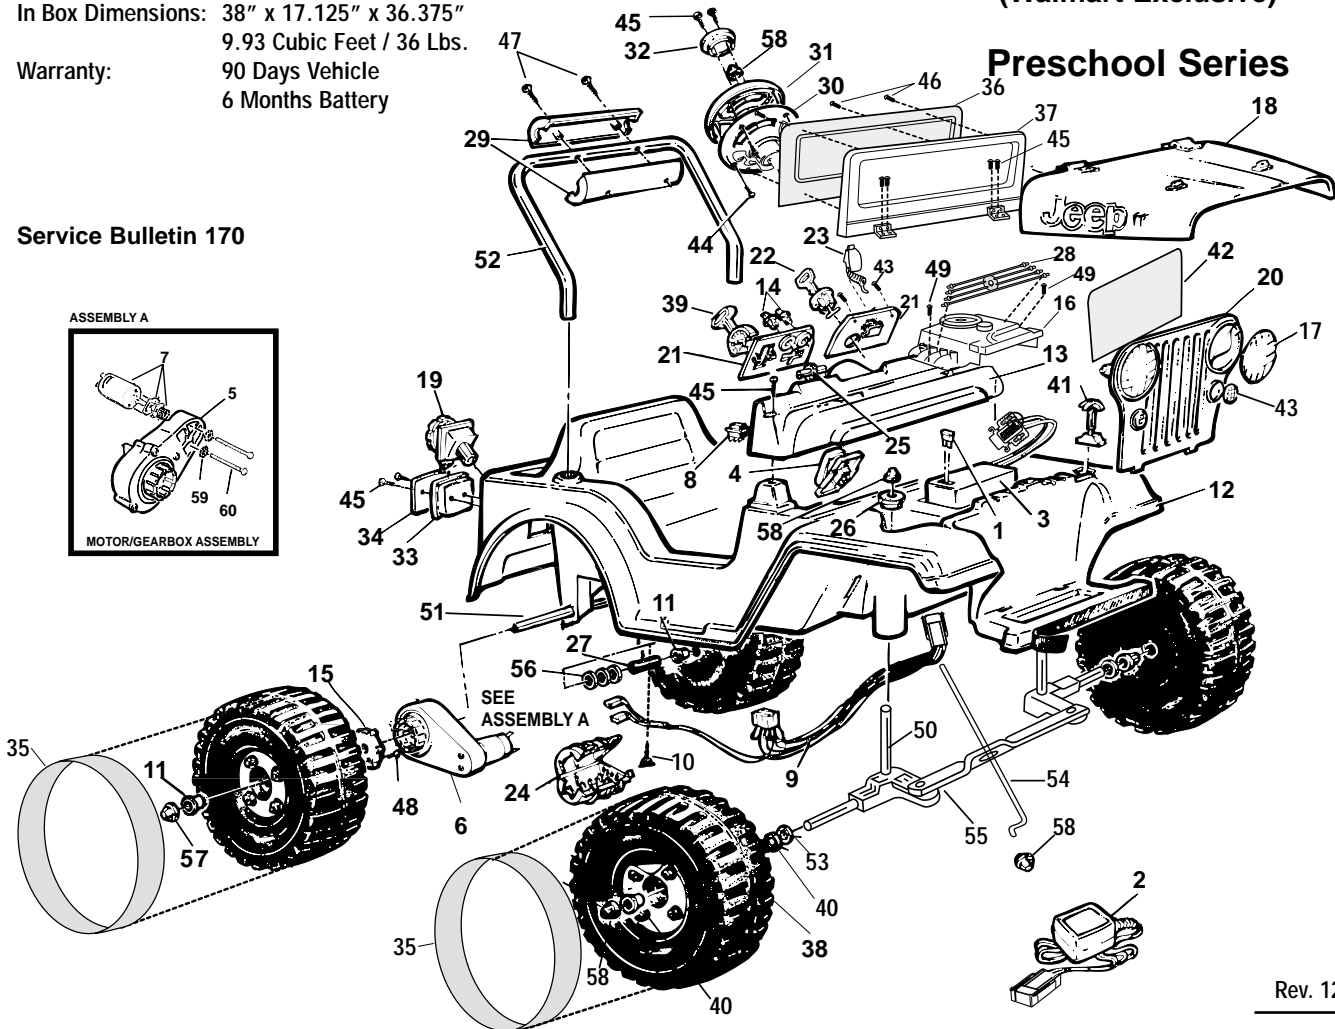

Age Range: 1-1/2 to 4 Yrs.
Weight Limit: 50 Lbs.
Surfaces: Grass & Hard
Speed: 2.5 MPH Forward & Reverse
Colors: Black Body
Intro: 7-14-98
Suggested Retail: $99.99
In Box Dimensions: 38" x 17.125" x 36.375"
9.93 Cubic Feet / 36 Lbs.
Warranty: 90 Days Vehicle
6 Months Battery

74547-9993 Jeep® Enforcer, Jr.

(Walmart Exclusive)

Preschool Series

Service Bulletin 170

Rev. 12-04-02 Pav

Item No.	Description	Part No.	Qty.	Item No.	Description	Part No.	Qty.	Item No.	Description	Part No.	Qty.
Working / Electrical Parts											
1	25 Amp Fuse	0801-0151	1	25	Radio Dial	74771-2719	1	50	Front Axle	73241-4509	2
2	6 Volt Charger	0801-0243	1	26	Front Post Bushing	74770-2669	2	51	Rear Axle	76135-4509	1
3	6 Volt Battery	0801-0339	1	27	Rear Axle Spacer	76136-4419	1	52	Sports Bar	76135-4219	1
4	Footboard Assembly	74780-9159	1	28	Spark Plug Wire Set	78480-2129	1	53	5/16" Washer	0801-0253	2
5	3A Gearbox w/Insert	74580-9269	1	29	Sports Bar Cover Set	74547-2179	1	54	Steering Column	74780-4239	1
6	Motor Gearbox Assm	74780-9509	1	30	Steering Wheel Back	74547-2319	1	55	Steering Linkage	76181-4229	1
7	Motor w/Pinion	74590-9539	1	31	Steering Wheel Cover	74547-2329	1	56	7/16" Washer	0801-0195	3
8	Control Switch	0801-0148	1	32	Steering Wheel Cap	74547-2339	1	57	.437 Cap Nut (Black)	0801-0214	2
9	Wiring Harness	74780-9799	1	33	Tail Light Housing	74547-2289	1	58	.354 Cap Nut (Black)	0801-0215	5
Plastic Parts											
10	Harness Fastener	0801-0311	1	34	Tail Light Lens Set	73233-2279	1	59	Star Washer	0801-0330	2
11	Axle Bushing	74550-2689	3	35	Traction Band Set	76131-2019	1	60	Motor Bolts	0801-0269	2
12	Body (N/A)	74547-2109	1	36	Windshield	74780-2349	1	Parts Not Shown			
13	Dash	74547-2139	1	37	Windshield Frame N/A No Sub	74547-2719	1	Large Parts Bag	74547-9249	1	
14	Dash / Radio Knob	74550-2719	2	38	Wheel	76133-2459	4	Small Parts Bag	74598-9259	1	
15	Driver	73233-2239	1	39	Shifter	74550-2229	1	Hardware Bag	74598-9259A	1	
16	False Motor	74780-2379	1	40	Round (wheel) Bushing	74770-2539	4	Literature Bag	74547-9019	1	
17	Headlight Lens	74547-2279	2	41	Hoodlatch Assy.	74460-9559	2	Main Decal Sheet	74547-0310	1	
18	Hood	74547-2119	1	42	Radiator Sheet (in lit bag)	74560-6029	1	Headlight Decal Sheet	74547-0320	1	
19	Gas Cap	74547-9089	1	43	Turn Signal Lens	74770-2349	2	Owner's Manual	74547-0920	1	
20	Grille	74547-9129	1	Hardware & Metal Parts							
21	Dash Panel Set (incl both sides)	74547-2699	1	44	#6 x 1/2" Screw	0801-0222	11				
22	Key Assembly	78490-9369	1	45	#8 x 1" Screw	0801-0224	12				
23	Microphone	74547-9479	1	46	#8 x 1/2" Screw	0801-0202	5				
24	Motor Cover	74750-2359	1	47	#6 x 1-1/2" Screw	0801-0221	2				
				48	#10 x 1/2" Screw	0801-0255	1				
				49	#8 x 18 x 1" Fastener	0801-0273	2