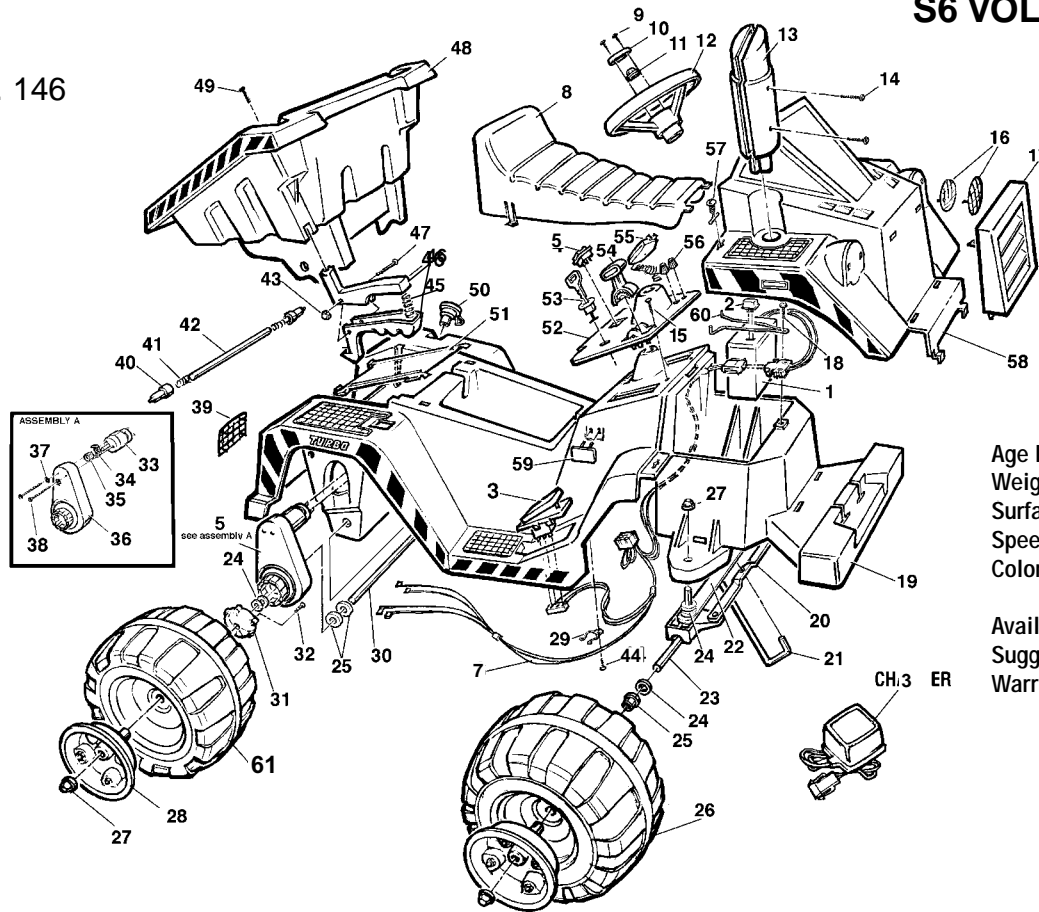

S.B. 146

Age Range: 2 - 6 Years
 Weight Limit:: 65 lbs.
 Surfaces: Hard & Grass
 Speed: 3.5 MPH
 Colors: Yellow Body
 Black Trim
 Available: 1994 - 1996
 Suggested Retail: \$149.99
 Warranty: 90 Days Vehicle
 6 Months Battery