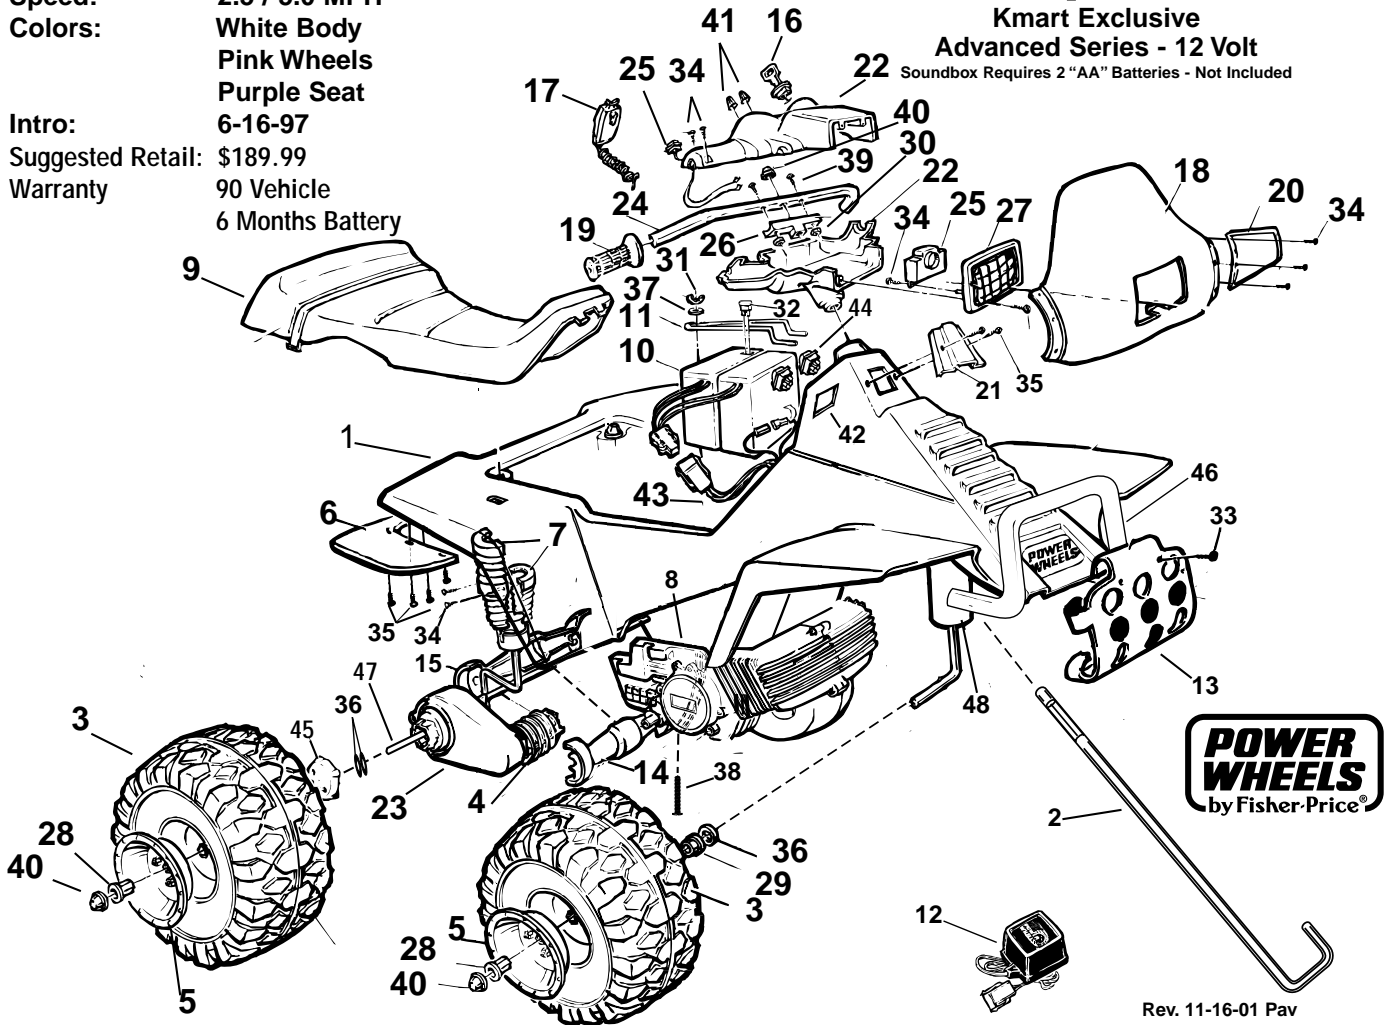

This product is affected by the PW recall announced Oct 1998. Please confirm that the product is modified or remediated in accordance with policy.

Age Range: 3-7 Years
 Weight Limit: 65 Lbs.
 Surfaces: Hard, Grass & Hills
 Speed: 2.5 / 5.0 MPH
 Colors: White Body
 Pink Wheels
 Purple Seat

Intro: 6-16-97
 Suggested Retail: \$189.99
 Warranty: 90 Vehicle
 6 Months Battery

74557-9993 Barbie® Sport Mobile

Kmart Exclusive
 Advanced Series - 12 Volt
 Soundbox Requires 2 "AA" Batteries - Not Included

** Steering column 76816-4249 is being replaced with 74750-4249. Use up original stock until depleted.

*** New motor cover # 74750-2359 (effective 5-24-98). Sub to new when original 76803-2489 is depleted.