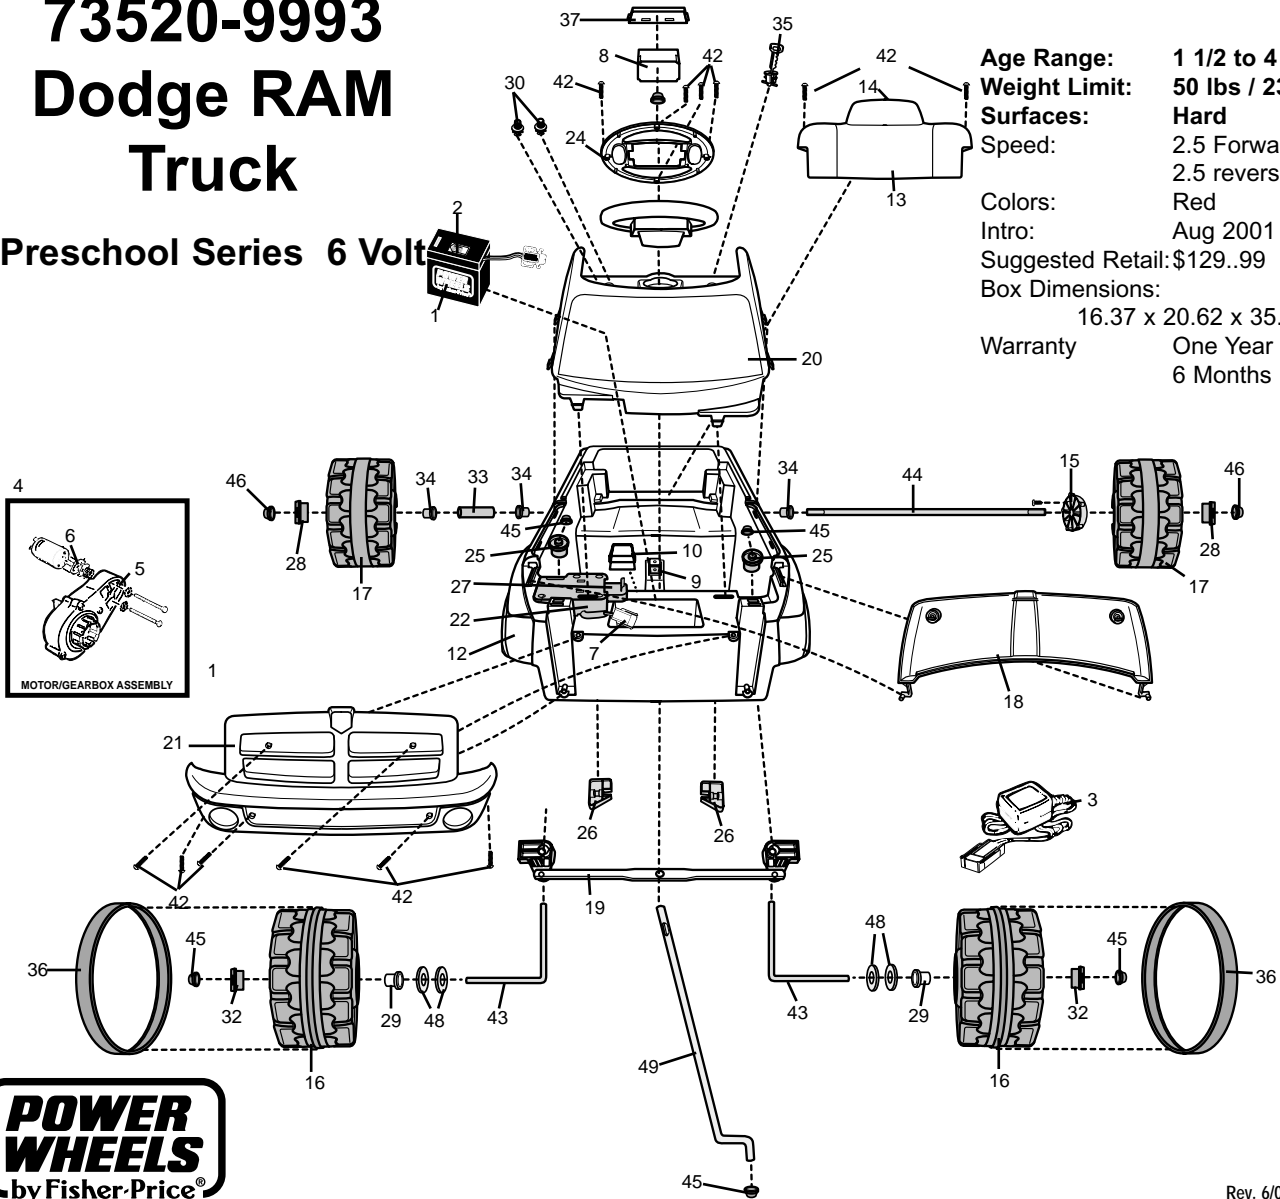

73520-9993 Dodge RAM Truck

Preschool Series 6 Volt

Age Range: 1 1/2 to 4 years
Weight Limit: 50 lbs / 23 kg
Surfaces: Hard
Speed: 2.5 Forward
 2.5 reverse
Colors: Red
Intro: Aug 2001
Suggested Retail: \$129..99
Box Dimensions: 16.37 x 20.62 x 35.25
Warranty One Year Vehicle
 6 Months Battery