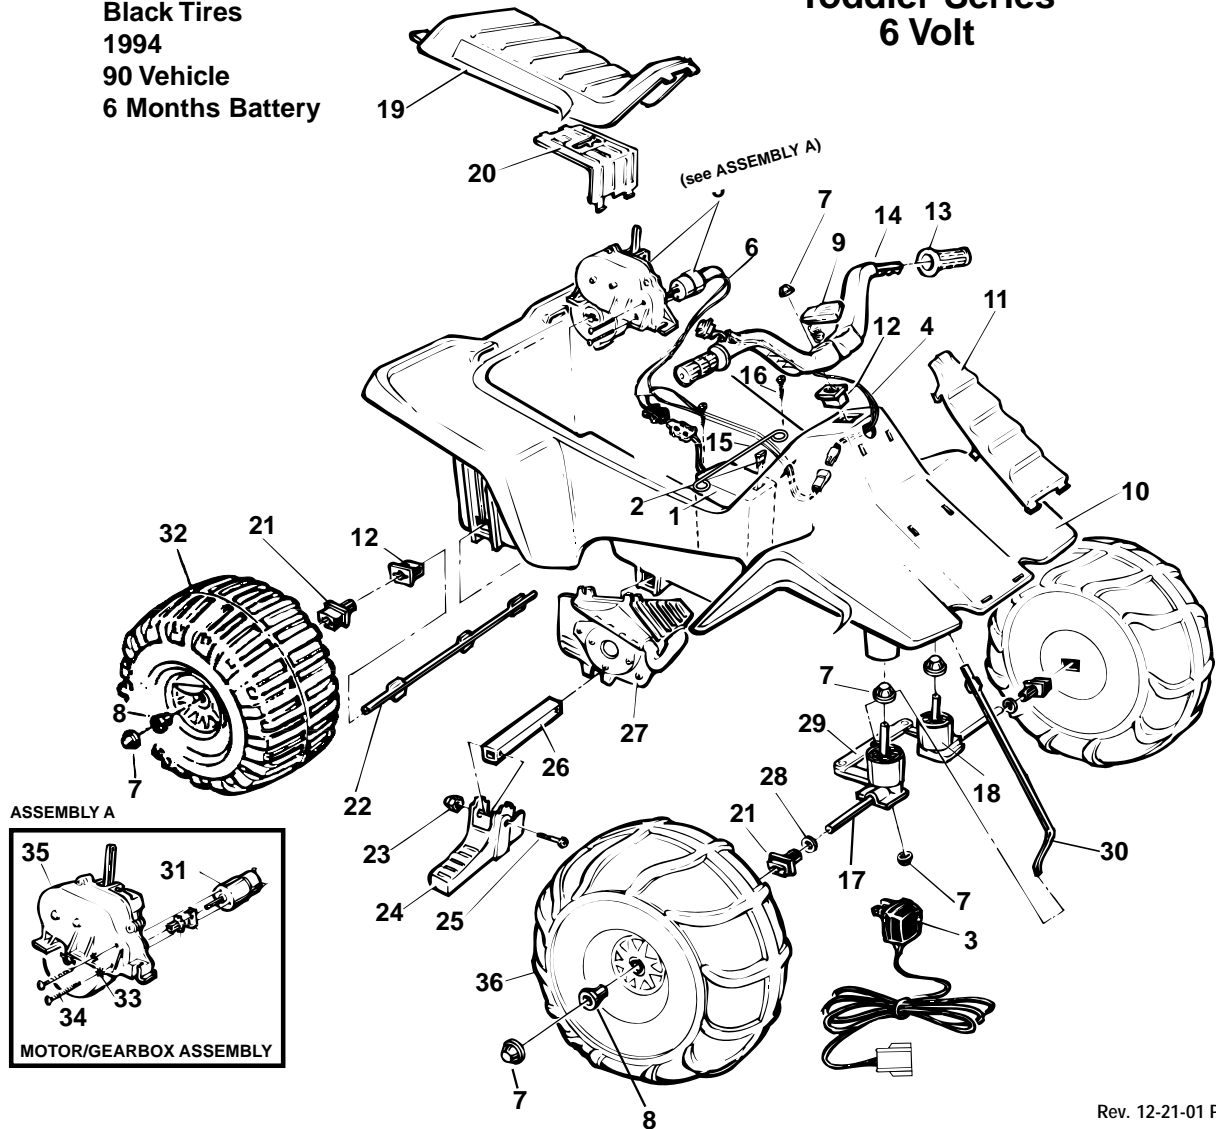

Age Range: 1-3 Yrs.
Weight Limit: 40 Lbs.
Surfaces: Hard, Grass & Carpet
Speed: 1 MPH
Colors: Yellow Body
 Blue Seat & Handlebars
 Black Tires
Intro: 1994
Warranty: 90 Vehicle
 6 Months Battery

73560-9993 / 83560

Lil Suzuki®

Toddler Series
6 Volt

Rev. 12-21-01 Pav

Item No.	Description	Part No.	Qty.	Item No.	Description	Part No.	Qty.	Item No.	Description	Part No.	Qty.
1	Battery 6 Volt, 6 AmpHr.	0801-0339	1	16	#8 x 7/8" Trusshead Screw	0801-0228	2	31	Motor w/Pinion	74590-9539	1
2	25 Amp Fuse Kit (2)	0801-0447	1	17	Front Axle	74504-4509	2	32	Rear Wheel	73237-2459	2
3	6-Volt Charger	0801-0243	1	18	Front Post Bushing (N/A)	80009-0050	2	33	Star Washer	0801-0330	2
4	Switch Assembly	78560-2799	1	19	Seat (N/A)	80067-0037	1	34	Motor Bolt	0801-0269	2
5	#5 Motor Gearbox Assm	74504-9519	1	20	Motor Cover	73560-9489	1	35	#5 Gearbox Only	72629-9259	1
6	Wiring Harness (main)	74504-9059	1	21	Bushing w/Long Extension	78560-2659	4	36	Front Wheel	73237-2469	2
7	.354 Cap Nut	0801-0251	8	22	Rear Axle	74504-4539	1	PARTS NOT SHOWN			
8	Wheel Bushing	78560-2679	4	23	Acorn Nut	0801-0218	2	Literature Bag	80034-0542	1	
9	Microphone	74550-9479	1	24	Footpeg	77440-2159	2	Decal Sheet	73560-0310	1	
10	Body	77440-2109	1	25	1-1/4" Shoulder Bolt	0801-0304	2	Small Parts Bag	80044-0448	1	
11	Grill (N/A)	80065-0032	1	26	Footpeg Support	74504-2129	1				
12	Bushing w/o Extension	74504-2549	2	27	False Motor Set	80021-0027	1				
13	Handgrips	73560-2129	2	28	5/16" Washer	0801-0253	2				
14	Handlebar/Switch Assm. (N/A)	80029-0019	1	29	Steering Linkage	74504-4219	1				
15	Battery Retainer	74504-4429	1	30	Steering Column	80054-0046	1				

N/A = No Longer Available

Items in **bold & underlined** print are only to be ordered by a service center.