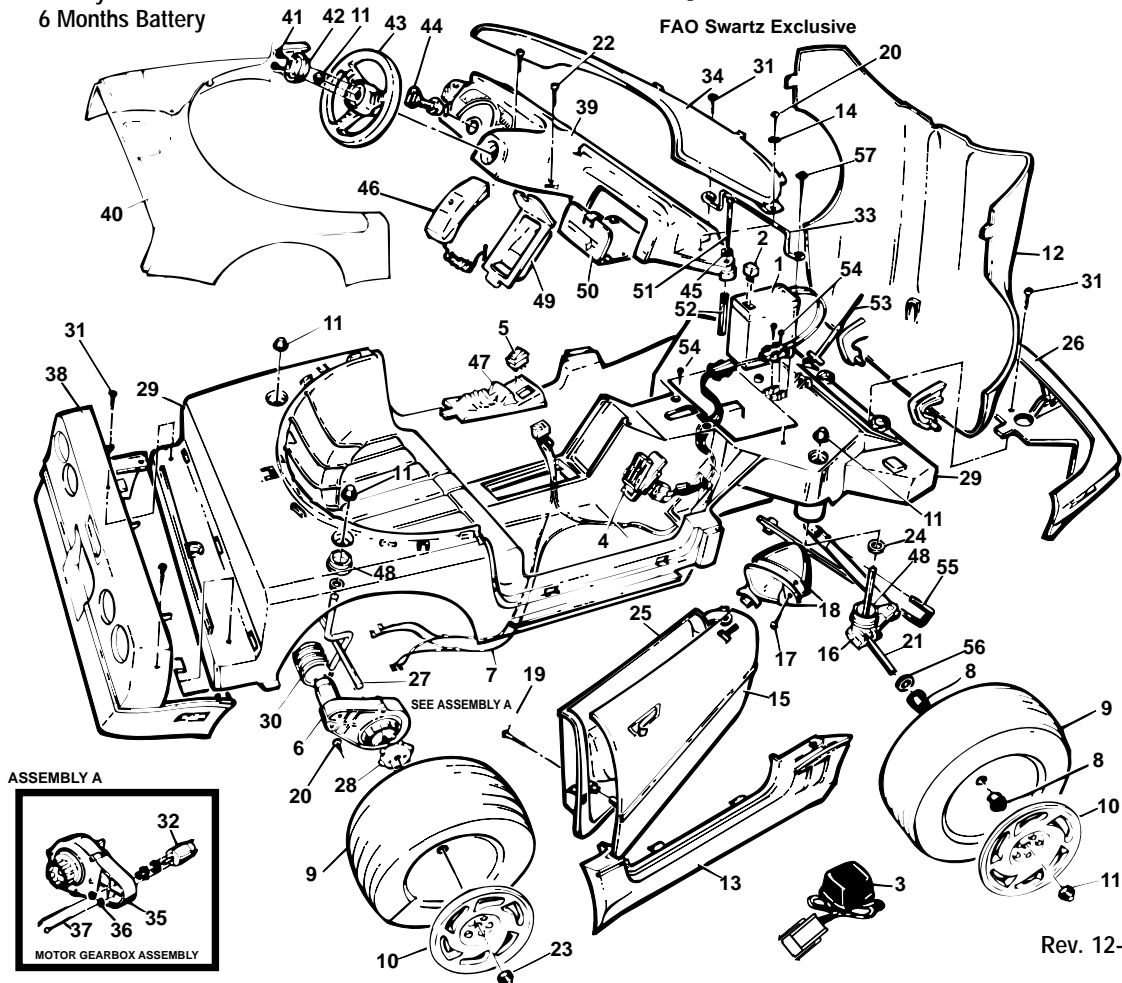

This product is affected by the PW recall announced Oct 1998. Please confirm that the product is modified or remediated in accordance with policy.

73236-9993 / 85360

SPECIAL BARBIE® CORVETTE®

Age Range: 3-7 Yrs.
Weight Limit: 65 Lbs.
Surfaces: Hard, Grass & Carpet
Colors: White Body
Pink Interior
Intro: 1992
Warranty: 90 Days Vehicle
6 Months Battery

Super 6™ Volt

Rev. 12-26-014 Pav

Item No.	Description	Part No.	Qty.	Item No.	Description	Part No.	Qty.	Item No.	Description	Part No.	Qty.
1	Battery (Type H)	0801-0431	1	24	Spacer (N/A)	80052-0032	2	47	Console Shifter	80001-0045	1
2	Thermal Fuse	0801-0153	1	25	Door (Inner Right) (N/A)	80018-0047	1	48	Post Bushing	74770-2669	4
3	Charger, Super 6 (Type H)	0801-0237	1	26	Front Nose Piece (N/A)	80005-0214	1	49	Phone Housing (N/A)	80001-0046	1
4	Footboard Assembly	76803-9159	1	27	Rear Axle (N/A)	80046-0057	1	50	Glovebox Door (N/A)	80018-0015	1
5	Switch	0801-0148	1	28	Driver	73233-2239	2	51	#8 x 3-3/4" Phillips Screw (N/A)	80006-0003	2
6	Motor/Gearbox Assembly	76804-9519	2	29	Chassis (N/A)	80005-0117	2	52	Door Hinge Bushing (N/A)	80009-0002	2
7	Wiring Harness (Include. #5)	76176-9719	1	30	Motor Cover	74590-2489	2	53	Hood Support Rod	80001-0040	1
8	Round Bushing	74770-2539	4	31	#8 x 3/4" Phillips Plascrew	0801-0223	6	54	#6 x 3/4" Phillips Screw (N/A)	80006-0178	2
9	Wheel	80062-0001	4	32	Motor w/Pinion	74580-9539	2	55	Steering Column	80054-0001	1
10	Hubcap (N/A)	80033-0018	4	33	Battery Retainer	76181-4419	2	56	5/16" Washer	0801-0253	2
11	.354 Cap Nut	0801-0215	7	34	Windshield	80063-0060	2	57	#8 x 7/8" Trusshead Screw	0801-0228	2
12	Hood (N/A)	80031-0049	1	35	3A Gearbox	74580-9269	2	PARTS NOT SHOWN			
13	Quarter Panel (Right)	80022-0031	1	36	Star Washer	0801-0330	4	Door (Inner Left) (N/A)	80018-0046	1	
14	#10 Washer	76822-4409	2	37	Motor Bolt	0801-0269	4	Door (Outer Left) (N/A)	80018-0141	1	
15	Door (Outer Right) (N/A)	80018-0142	1	38	Rear Bumper (N/A)	80058-0017	1	Quarter Panel (Left) (N/A)	80022-0030	1	
16	Steering Linkage	76181-4229	1	39	Dashboard (N/A)	80016-0018	1	Decal (Main)	80017-0147	1	
17	#6 x 1/2" Phillips Screw	0801-0222	2	40	Rear Deck (N/A)	80005-0194	1	Decal (Mirrors) (N/A)	80017-0148	1	
18	Mirror Set (4 Pieces)	80001-0323	1	41	#8 x 1" Screw	0801-0224	2	Literature Bag	80044-0406	1	
19	#10 x 3/4" Phillips Head Screw	0801-0309	8	42	Steering Wheel Cap (N/A)	80056-0038	1				
20	#10 x 1/2" Phillips Screw	0801-0255	2	43	Steering Wheel (N/A)	80056-0039	1				
21	Front Axle	73241-4509	2	44	Key/Housing Assembly	73233-2439	1				
22	#8 x 1-1/4" Plascrew	0801-0216	2	45	#6 Washer	80061-0002	2				
23	.437 Cap Nut	0801-0376	2	46	Phone (N/A)	80039-0010	1				

N/A = Not Available

Items in **bold & underlined** print are only to be ordered by a service center.