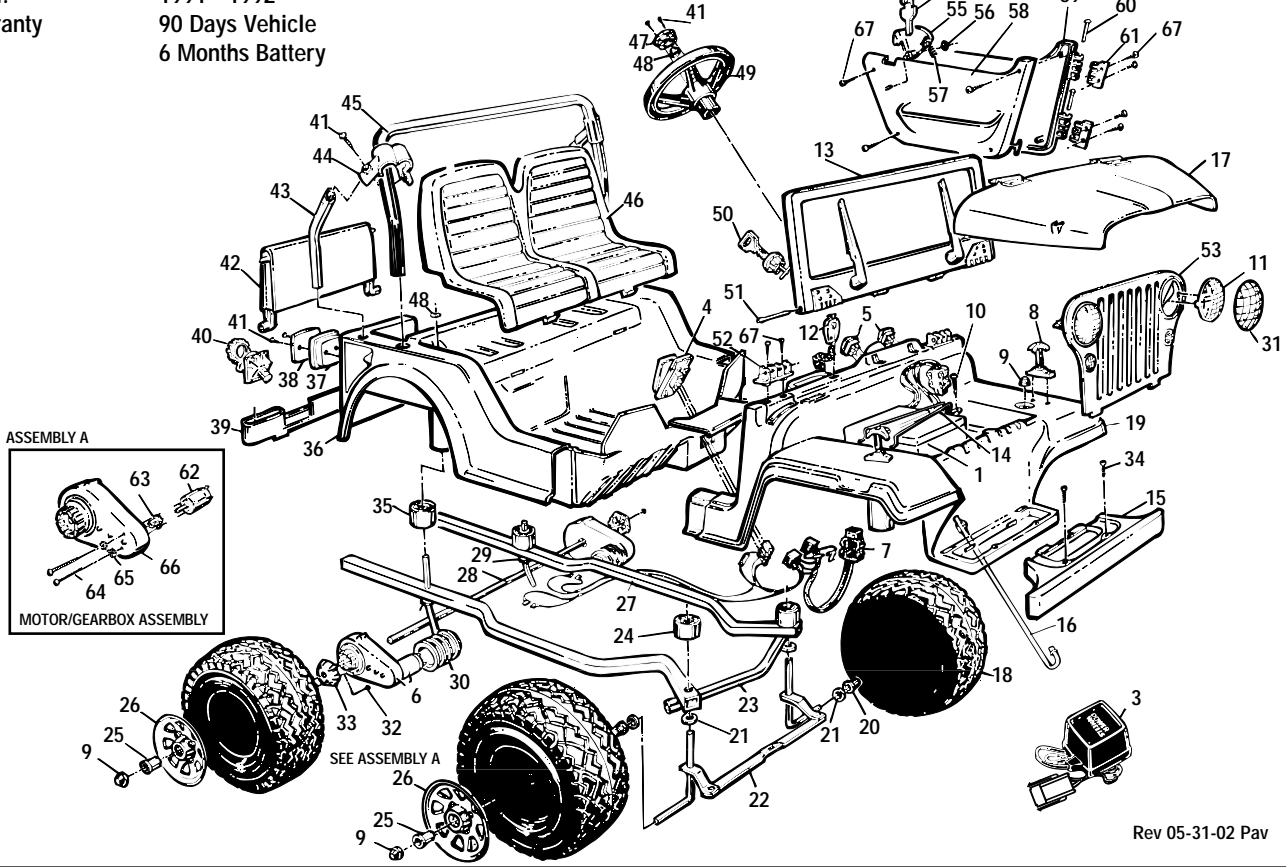

Age Range: 3-6 Yrs.
 Weight Limit: 90 Lbs.
 Surfaces: Multiple & Hills
 Speed: 2.5 / 5.0 MPH
 Forward
 Colors: 2.5 MPH Reverse
 Pink Body
 Black Tires
 White Trim
 Avail: 1991 - 1992
 Warranty: 90 Days Vehicle
 6 Months Battery

This product is affected
 by the PW recall
 announced Oct 1998.
 Please confirm that the
 product is modified or
 remediated in accordance
 with policy.

73248-9993 / 86275 Barbie® Beach Buggy®

Junior Series 12 Volt