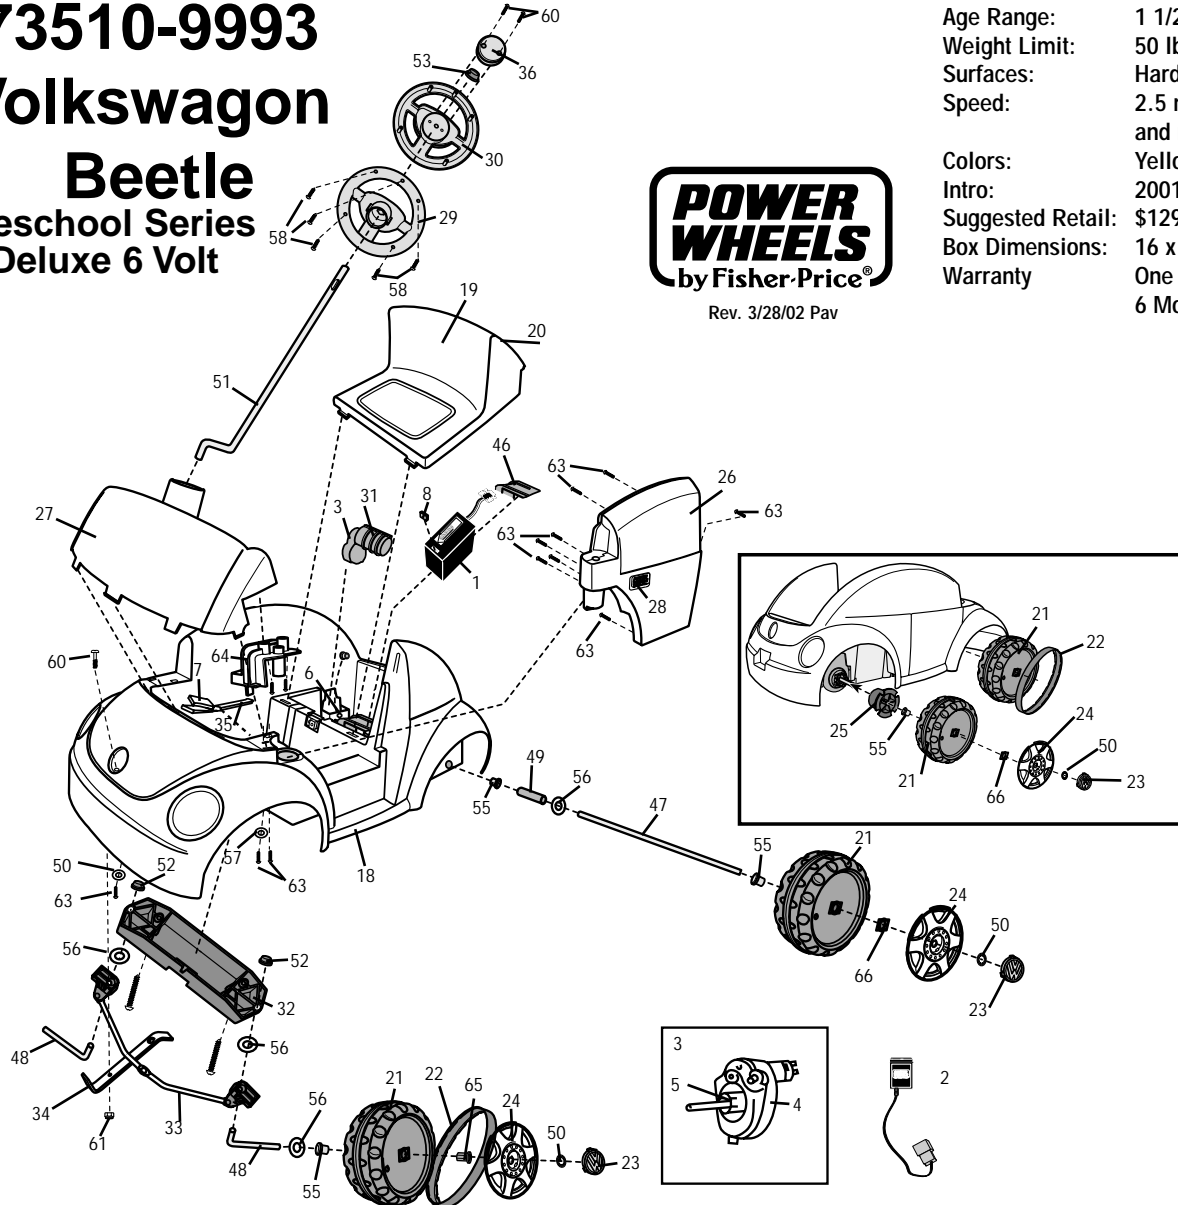

For 73510-9993 Made after Nov. 4, 2001

73510-9993 Volkswagon Beetle Preschool Series Deluxe 6 Volt

Rev. 3/28/02 Pav

Age Range: 1 1/2 to 4 years
 Weight Limit: 50 lbs/23 kg
 Surfaces: Hard
 Speed: 2.5 mph forward and reverse
 Colors: Yellow and Grey
 Intro: 2001
 Suggested Retail: \$129.99
 Box Dimensions: 16 x 23 x 37.75
 Warranty: One Year Vehicle
 6 Months Battery