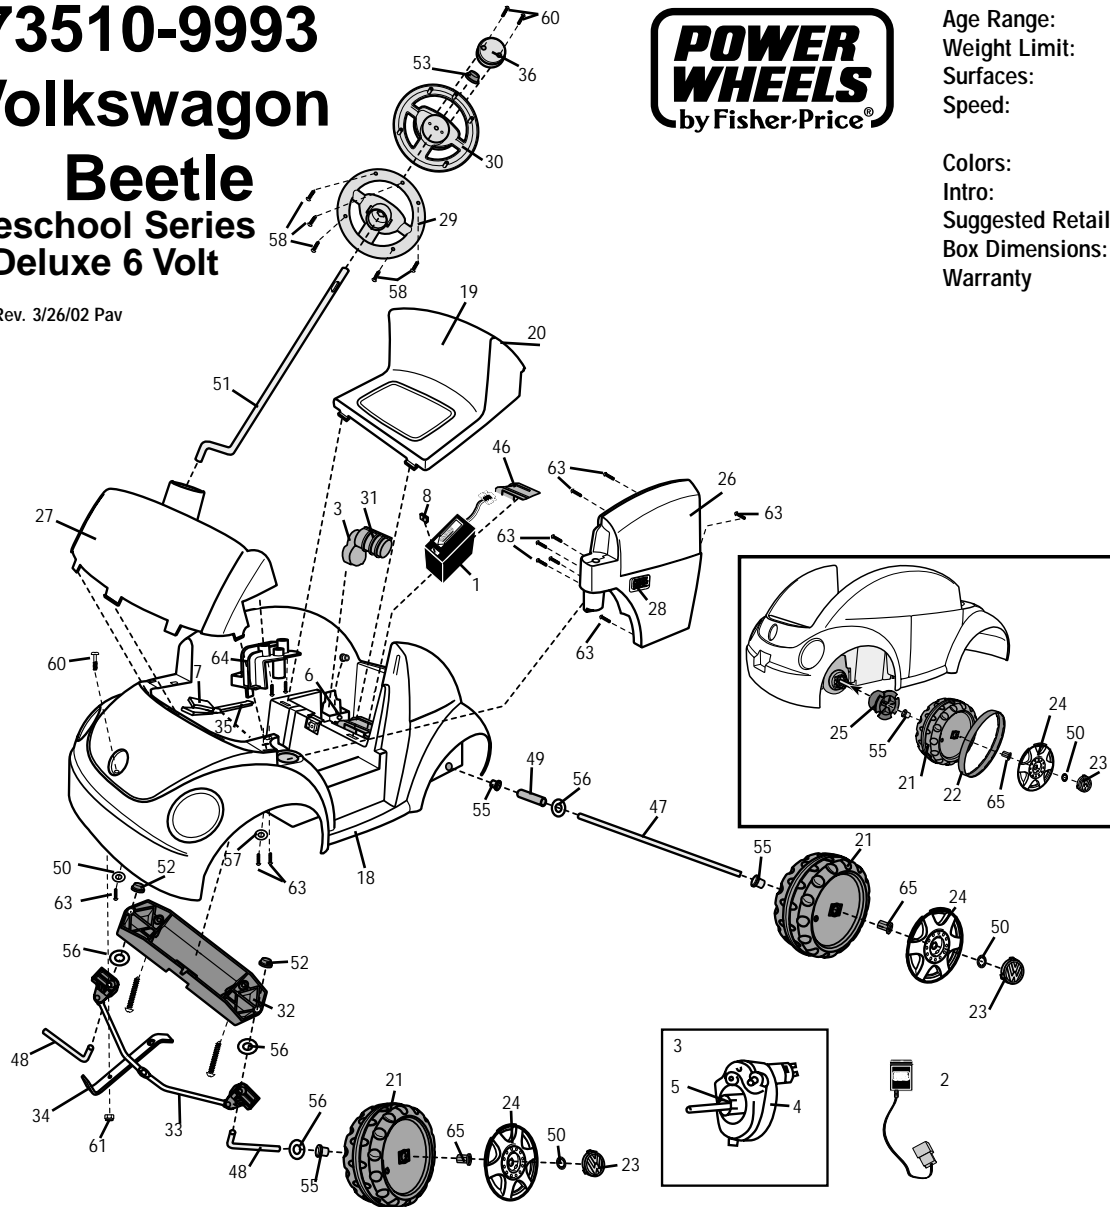

For 73510-9993 Made before Nov. 4, 2001

73510-9993 Volkswagon Beetle Preschool Series Deluxe 6 Volt

Rev. 3/26/02 Pav

Age Range: 1 1/2 to 4 years
 Weight Limit: 50 lbs/23 kg
 Surfaces: Hard
 Speed: 2.5 mph forward and reverse
 Colors: Yellow and Grey
 Intro: 2001
 Suggested Retail: \$129.99
 Box Dimensions: 16 x 23 x 37.75
 Warranty: One Year Vehicle
 6 Months Battery