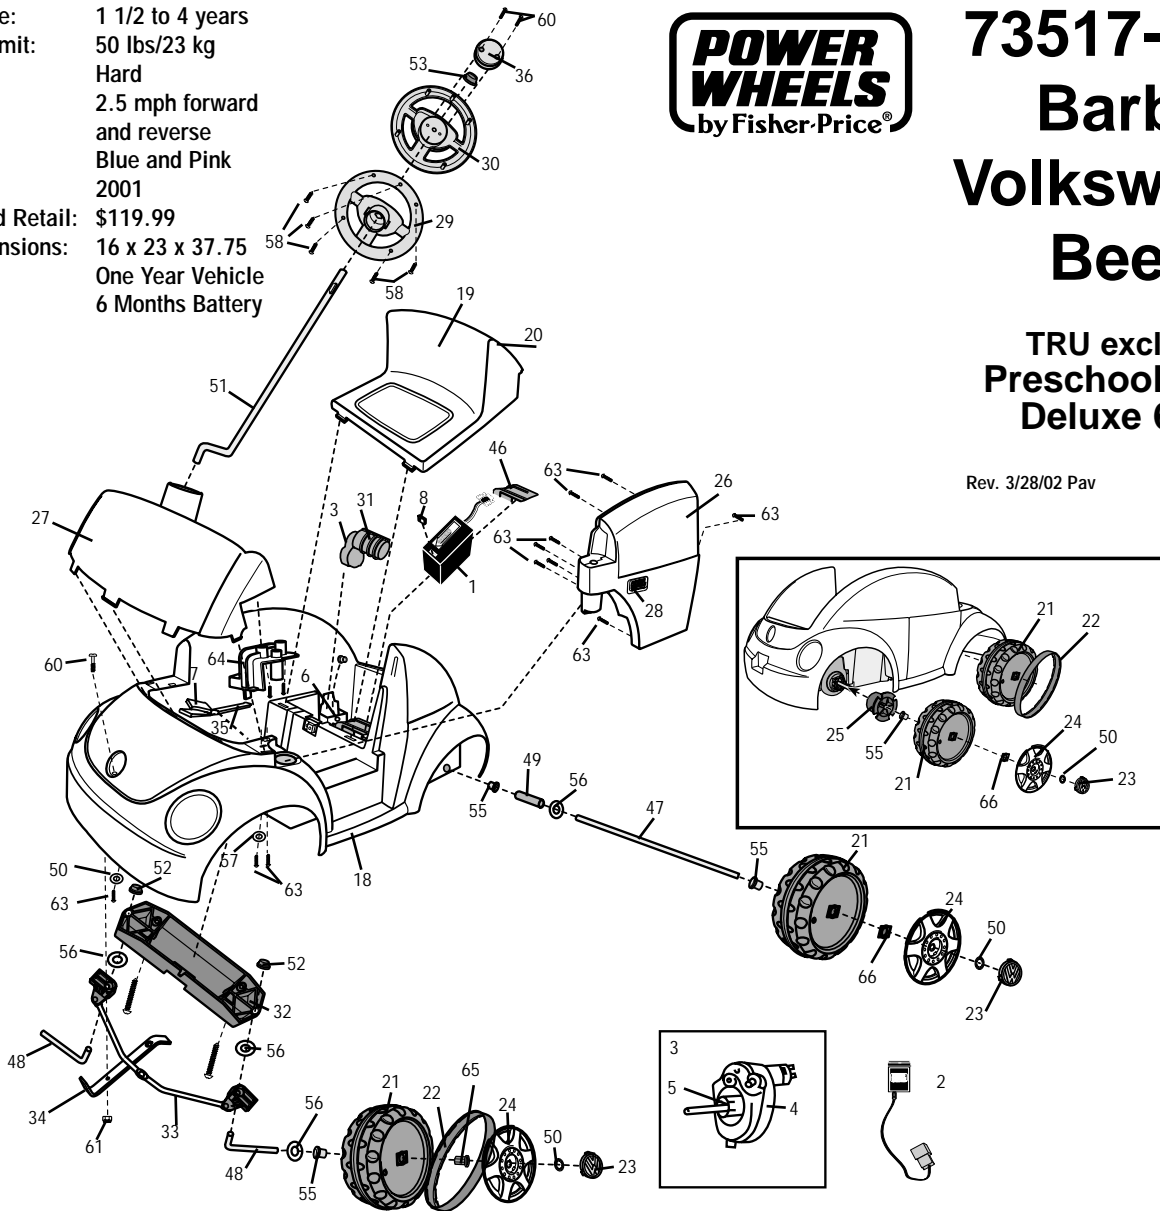

For 73517-9993 Made after Nov. 4, 2001

Age Range: 1 1/2 to 4 years
Weight Limit: 50 lbs/23 kg
Surfaces: Hard
Speed: 2.5 mph forward and reverse
Colors: Blue and Pink
Intro: 2001
Suggested Retail: $119.99
Box Dimensions: 16 x 23 x 37.75
Warranty: One Year Vehicle
6 Months Battery

73517-9993 Barbie Volkswagon Beetle

TRU exclusive
Preschool Series
Deluxe 6 Volt

Rev. 3/28/02 Pav

Item No.	Description	Part No.	Qty.	Item No.	Description	Part No.	Qty.	Item No.	Description	Part No.	Qty.
Working / Electrical Parts				33	Steering Linkage Assm.	73510-9239	1	66	Retangular Bushing	77410-2679	2
1	Battery 6V 6 Amp Green	0801-0339	1	34	Brace/Steering Bracket	73510-4059	1	Parts Not Shown			
2	Charger	00801-0975	1	35	Channel Cover	73517-2289	1	Large Parts Bag	73517-9039	1	
3	Motor Gearbox Assembly	73260-9719	2	36	Steering Wheel Button	73510-2739	1	Small Parts Bag	73510-9139	1	
4	Gearbox W/out Motor	74550-9279	2	Hardware / Metal Parts				Hardware Bag	73510-9269	1	
5	Motor Pinion Assembly	00968-1700	2	46	Battery Retainer	73517-2389	1	Owner's Manual	N/A Please order		
6	Main Harness Assembly	73510-9799	1	47	Rear Axle	73518-4519	1	Decal Sheet Main	73517-PAPRA		
7	Footboard assm.	74780-9159	1	48	Front Axle	73510-4509	2	Small Decal Sheet w/flower	73517-0310	1	
8	Fuse 25 Amp	0801-0151	2	49	Wheel Spacer	73510-2369	2	Paper Kit	73517-0320	1	
Plastic / Other Parts				50	Lock Washer/Retainer wo body	0801-0324	4	Clip Adhesive	73517-PAPRA	1	
18	Body	N/A	1	N/A please order hardware bag				Foot Switch	0801-0313	1	
19	Seat with lock	73517-9309	1	51	Steering Column	73510-4239	1	Control Switch Forward/Reverse	0801-0313	1	
20	Lock Fastener	78570-2439	1	52	.437 Retainer	0801-0227	2	Retainer Tool	0801-0885	1	
21	Wheel	73517-2159	4	53	.354 Retainer	0801-0604	4	High Speed lock out pin	73510-2399	1	
22	Traction Band	73510-2479	2	55	Round Bushing 7/16"	74550-2689	6		0801-0254	1	
23	Center Hub Cap	73517-2489	4	56	Washer 7/16"	0801-0196	5				
24	Hub Cap	73517-2499	4	57	Washer #10	0801-0195	4				
25	Driver	74460-2249	4	58	Screw Phillips Head 6 x 1/2"	0801-0222	5				
26	Door	73517-9349	1	60	Screw 32 x 3/4"	0801-0278	1				
27	Windshield	73517-2619	1	61	#10 Nylock Lock Nut	0801-0318	1				
28	PW Emblem	74460-9069	1	62	Screw Pan Head	0801-0578	1				
29	Steering Wheel Base	73517-2719	1	63	Screw #8 x 3/4"	0912-8001	1				
30	Steering Wheel Cover	73517-2729	1	64	Hinge Plate	73510-2769	1				
31	Motor Cover	74750-2359	1	65	Hex Bushing	73233-2559	2				
32	Front Module	73510-2759	1								

Items in **bold & underlined** print are only to be ordered by a service center.