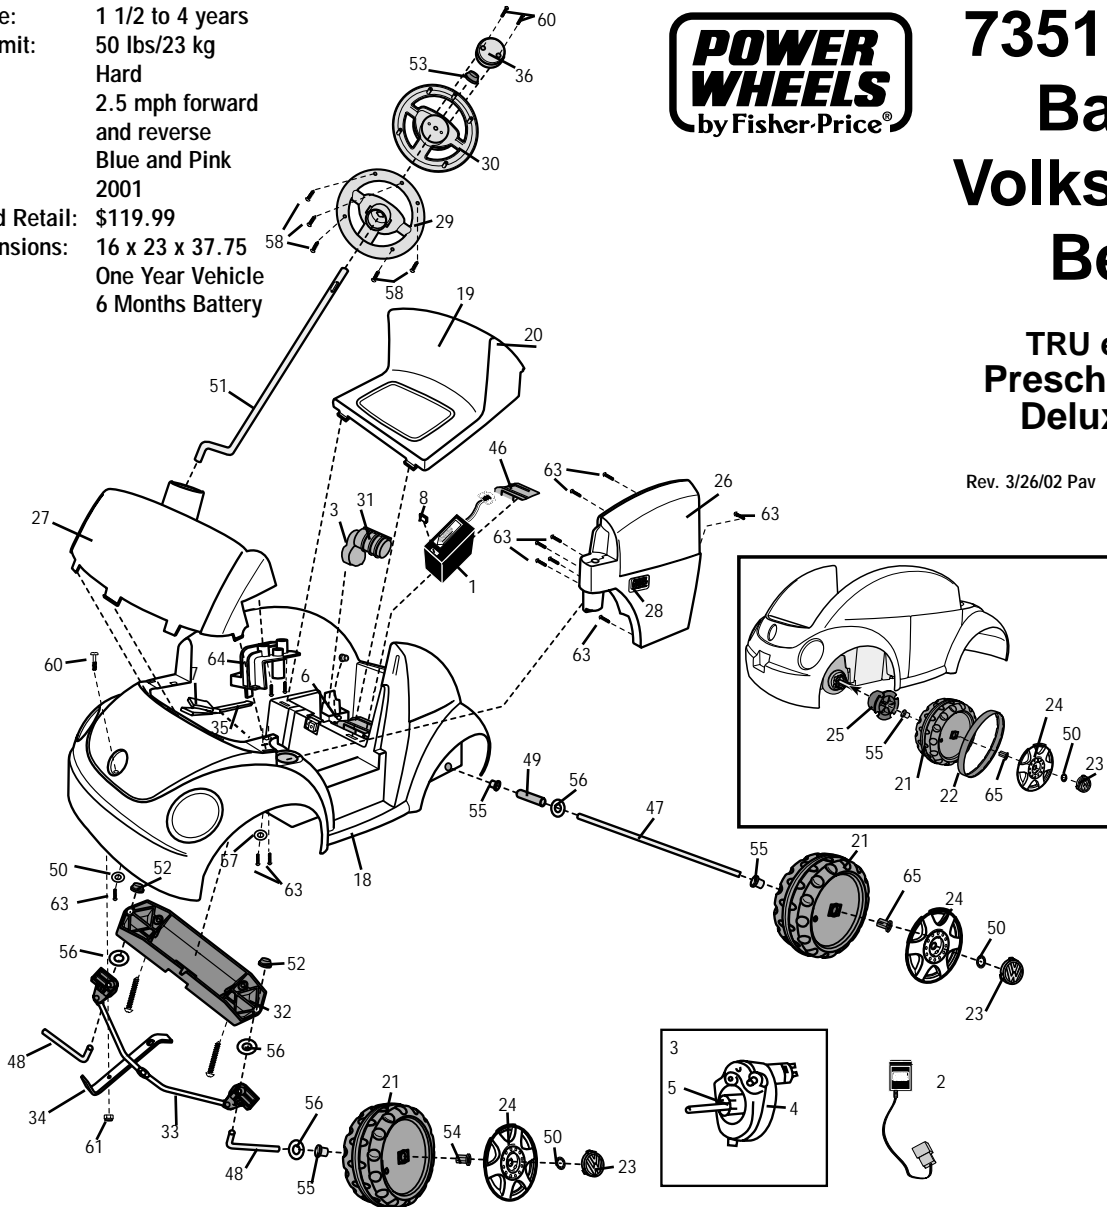

For 73517-9993 Made before Nov. 4, 2001

Age Range: 1 1/2 to 4 years
Weight Limit: 50 lbs/23 kg
Surfaces: Hard
Speed: 2.5 mph forward and reverse
Colors: Blue and Pink
Intro: 2001
Suggested Retail: $119.99
Box Dimensions: 16 x 23 x 37.75
Warranty: One Year Vehicle
6 Months Battery

73517-9993 Barbie Volkswagon Beetle

TRU exclusive
Preschool Series
Deluxe 6 Volt

Rev. 3/26/02 Pav

Item No.	Description	Part No.	Qty.	Item No.	Description	Part No.	Qty.	Item No.	Description	Part No.	Qty.
Working / Electrical Parts				33	Steering Linkage Assm.	73510-9239	1	65	Hex Bushing	73233-2559	4
1	Battery 6V 6 Amp Green	0801-0339	1	34	Brace/Steering Bracket	73510-4059	1	Parts Not Shown			
2	Charger	00801-0975	1	35	Channel Cover	73517-2289	1	Large Parts Bag	73517-9039	1	
3	Motor Gearbox Assembly	73260-9719	2	36	Steering Wheel Button	73510-2739	1	Small Parts Bag	73510-9139	1	
4	Gearbox W/out Motor	74550-9279	2	Hardware / Metal Parts				Hardware Bag	73510-9269	1	
5	Motor Pinion Assembly	00968-1700	2	46	Battery Retainer	73517-2389	1	Owner's Manual	73517-0920	1	
6	Main Harness Assembly	73510-9799	1	47	Rear axle, N/A	73510-4519	1	Decal Sheet Main	73517-0310	1	
7	Footboard assm.	74780-9159	1		New/Sub Rear Axle	73518-4519	1	Small Decal Sheet w/flower	73517-0320	1	
8	Fuse 25 Amp	0801-0151	2	48	Front Axle	73510-4509	2	Paper Kit	73517-paper	1	
Plastic / Other Parts				49	Wheel Spacer	73510-2369	2	Clip Adhesive	0801-0313	1	
18	Body	N/A	1	50	Lock Washer/Retainer wo body	0801-0324	4	Foot Switch	0801-0538	1	
19	Seat with lock	73517-9309	1		N/A please order hardware bag			Control Switch Forward/Reverse	00801-0885	1	
20	Lock Fastener	78570-2439	1	51	Steering Column	73510-4239	1	Retainer Tool	73510-2399	1	
21	Wheel	73517-2159	4	52	.437 Retainer	0801-0227	2	High Speed lock out pin	0801-0254	1	
22	Traction Band	73510-2479	1	53	.354 Retainer	0801-0604	4				
23	Center Hub Cap	73517-2489	4	55	Round Bushing 7/16"	74550-2689	6				
24	Hub Cap	73517-2499	4	56	Washer 7/16"	0801-0196	5				
25	Driver	74460-2249	4	57	Washer #10	0801-0195	4				
26	Door	73517-9349	1	58	Screw Phillips Head 6 x 1/2"	0801-0222	5				
27	Windshield	73517-2619	1	60	Screw 32 x 3/4"	0801-0278	1				
28	PW Emblem	74460-9069	1	61	#10 Nylock Lock Nut	0801-0318	1				
29	Steering Wheel Base	73517-2719	1	62	Screw Pan Head	0801-0578	1				
30	Steering Wheel Cover	73517-2729	1	63	Screw #8 x 3/4"	0912-8001	1				
31	Motor Cover	74750-2359	1	64	Hinge Plate	73510-2769	1				
32	Front Module	73510-2759	1								

Items in bold & underlined print are only to be ordered by a service center.