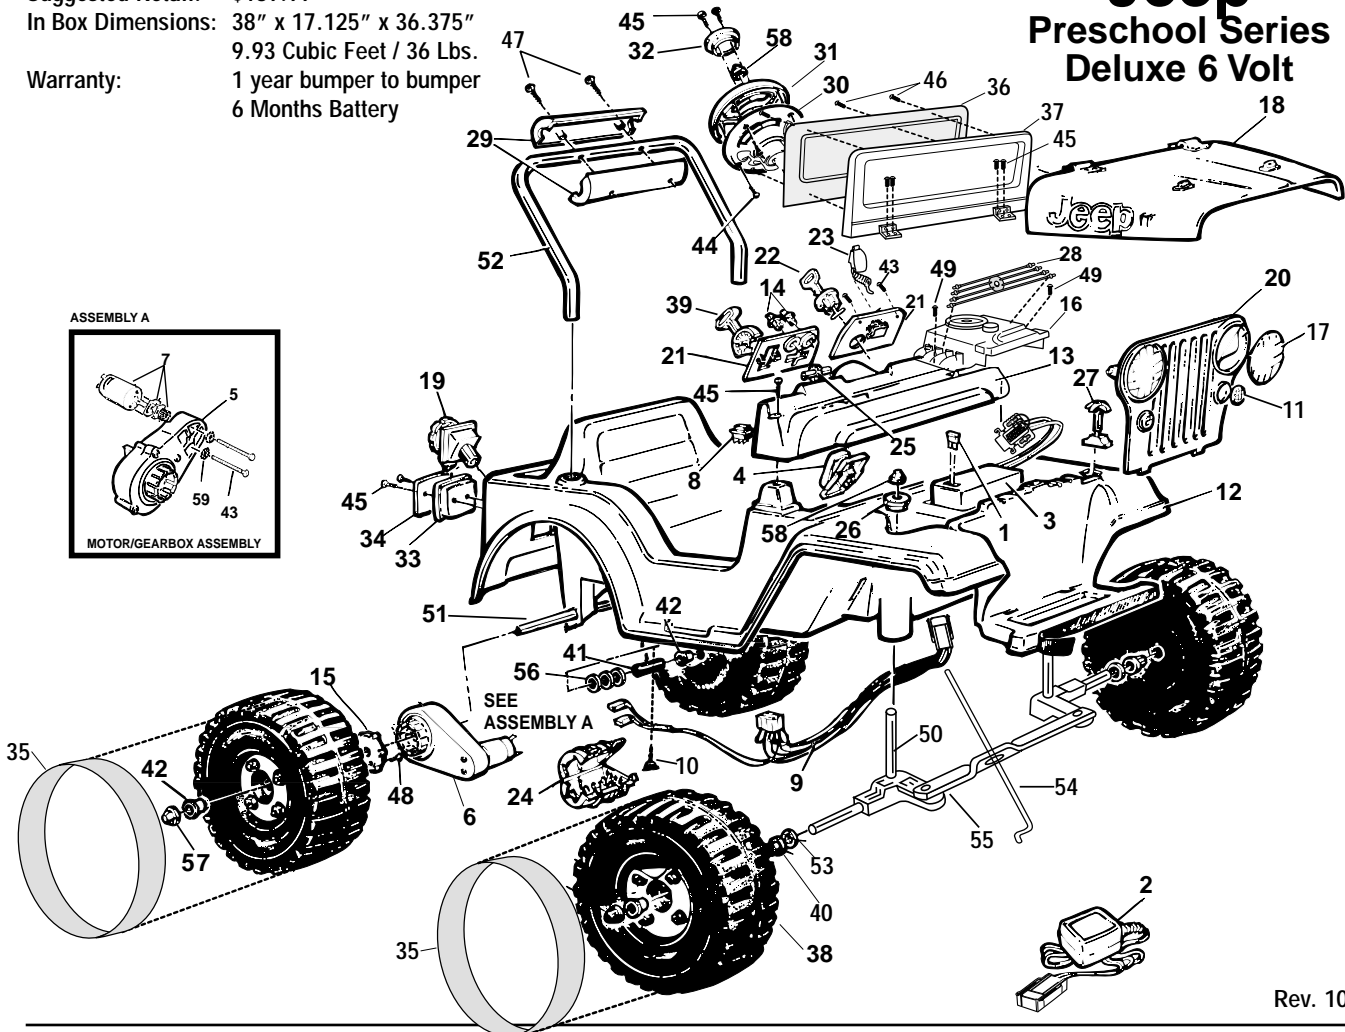

Age Range: 1-1/2 to 4 Yrs.
Weight Limit: 50 Lbs.
Surfaces: Hard
Speed: 2.5 MPH Forward & Reverse
Colors: Hot Pink Body
Intro: 8/2001
Suggested Retail: $139.99
In Box Dimensions: 38" x 17.125" x 36.375"
9.93 Cubic Feet / 36 Lbs.
Warranty: 1 year bumper to bumper
6 Months Battery

74388-9993

Barbie® Sport

Jeep

Preschool Series

Deluxe 6 Volt

Rev. 10-09-01 Pav

Item No.	Description	Part No.	Qty.	Item No.	Description	Part No.	Qty.	Item No.	Description	Part No.	Qty.				
Working / Electrical Parts															
1	25 Amp Fuse	0801-0151	1	25	Radio Dial	74771-2719	2	50	Front Axle	73241-4509	2				
2	6 Volt Charger	00801-0975	1	26	Front Post Bushing	74770-2669	2	51	Rear Axle	76135-4509	1				
3	6 Volt Battery	0801-0339	1	27	Hoodlatch Assy.	74350-9559	2	52	Sports Bar	74760-4219	1				
4	Footboard Assembly	74780-9159	1	28	Spark Plug Wire Set	78480-2129	1	53	5/16" Washer	0801-0253	2				
5	3A Gearbox w/Insert	74580-9269	1	29	Sports Bar Cover Set	74388-9279	1	54	Steering Column	74780-4239	1				
6	Motor Gearbox Assm	74780-9509	1	30	Steering Wheel Base	74388-2239	1	55	Steering Linkage	76181-4229	1				
7	Motor w/Pinion	74590-9539	1	31	Steering Wheel Cover	74388-2219	1	56	7/16" Washer N/A	0801-0195	3				
8	Control Switch	00801-0885	1	32	Steering Wheel Cap	74350-2729	1	N/A please order hardware bag							
9	Wiring Harness	74780-9799	1	33	Tail Light Housing	76960-2659	1	57	.437 Cap Nut (White)	0801-0227	2				
Plastic Parts / Other															
10	Adhesive Clip for harness	0801-0313	1	34	Tail Light Lens Set	73233-2279	1	58	.354 Cap Nut (White)	0801-0548	4				
11	Turn Signal Lens	74770-2349	2	35	Traction Band Set	74760-2249	4	Parts Not Shown							
12	Body (N/A)	74780-230C	1	36	Windshield	74780-2349	1	Large Parts Bag	74388-9349	1					
13	Dash	74780-2329	1	37	Windshield Frame	74780-2339	1	Hardware Bag	74350-9259A	1					
14	Dash / Radio Knob	74771-2719	2	38	Wheel	74760-2459	4	Paper Kit	74388-Paper	1					
15	Driver	73233-2239	1	39	Shifter	74550-2229	1	Owner's Manual	74388-0921	1					
16	False Motor	74780-2379	1	Hardware / Metal Parts											
17	Headlight Lens	74547-2279	2	40	Round (wheel) Bushing	74770-2539	4	Footswitch Singulax	00801-0885	1					
18	Hood	74780-2119	1	41	Rear Axle Spacer	76136-4419	1	Main Decal Sheet	74388-0340	1					
19	Gas Cap	74765-9089	1	42	Axle Bushing	74550-2689	3	Small Decal Sheet	74388-0350	1					
20	Grille	74350-2149	1	43	Motor Bolts	0801-0269	2	POWER WHEELS							
21	Dash Panel Set (incl both sides)	74780-2699	1	44	#6 x 1/2" Screw	0801-0222	11	by Fisher-Price®							
22	Key Assembly	78490-9369	1	45	#8 x 1" Screw (Black)	0801-0224	12								
23	Microphone	74780-9489	1	47	#6 x 1-1/2" Screw	0801-0221	2								
24	Motor Cover	74750-2359	1	48	#10 x 1/2" Screw	0801-0255	1								
				49	#8 x 18 x 1" Screw N/A	0801-0273	2								
					N/A please order hardware bag										

N/A = Not Available **Bolded print = For service center orders only.**